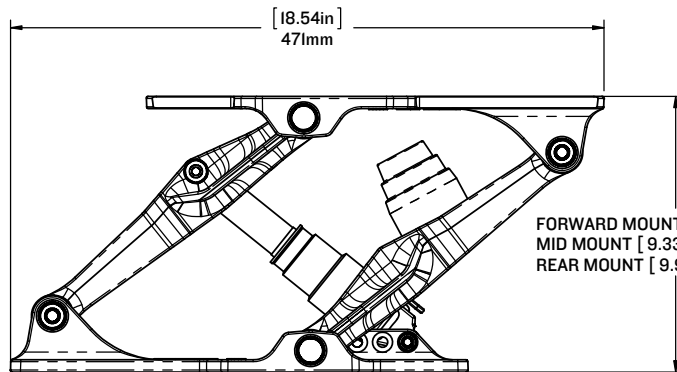

FORWARD MOUNT [8.62in] 219mm
MID MOUNT [9.33in] 237mm
REAR MOUNT [9.96in] 253mm