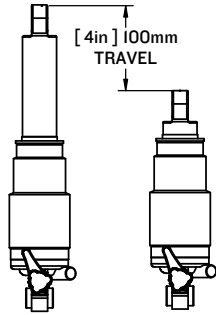

FORWARD MOUNT [8.62in] 219mm
MID MOUNT [9.33in] 237mm
REAR MOUNT [9.96in] 253mm