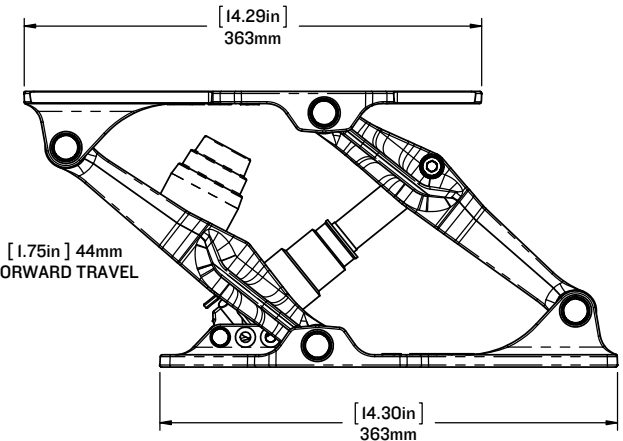

SHOCKWAVE

FOR MORE INFORMATION
CALL US AT 250-656-6165
OR VISIT US ONLINE AT
WWW.SHOCKWAVESEATS.COM

PROPRIETARY AND CONFIDENTIAL

SW-04736
S5 SUSPENSION MODULE

SCALE:1:6

SHEET 1 OF 1

REV: 00