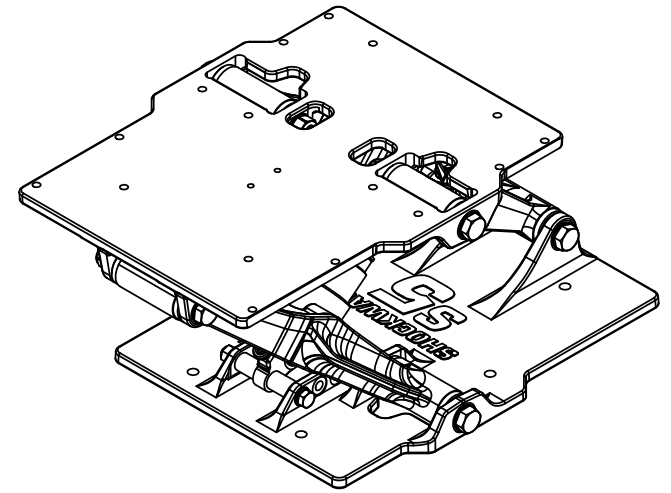

FORWARD MOUNT [8.62in] 219mm
MID MOUNT [9.33in] 237mm
REAR MOUNT [9.96in] 253mm