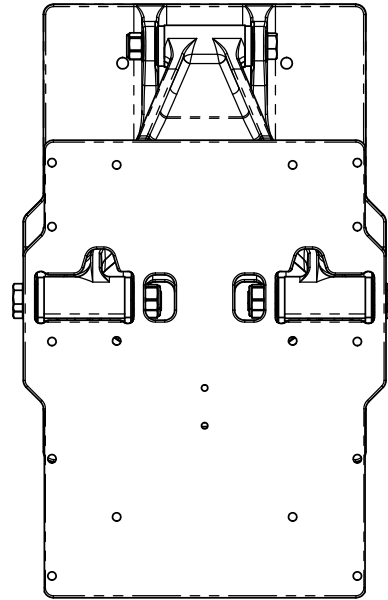

FORWARD MOUNT [8.62in] 219mm
MID MOUNT [9.33in] 237mm
REAR MOUNT [9.96in] 253mm