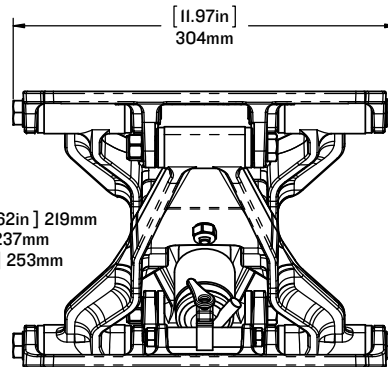

WEIGHT: [10.82lbs] 4.91kg