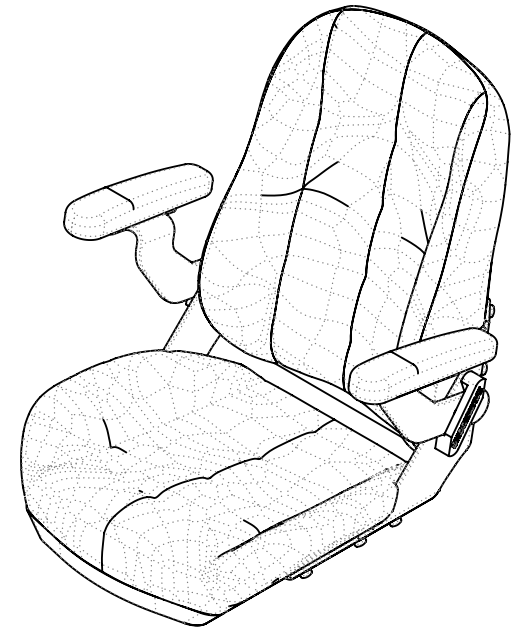

SHOCKWAVE

FOR MORE INFORMATION
CALL US AT 1-778-426-8545
OR VISIT US ONLINE AT
WWW.SHOCKWAVESEATS.COM

PROPRIETARY AND CONFIDENTIAL

SW-04920-B

CORBIN2 - FIXED BACK SEAT - ONYX

WEIGHT: [26.4lbs] 12.0 kg

SCALE:1:10

SHEET 1 OF 1

REV: 03