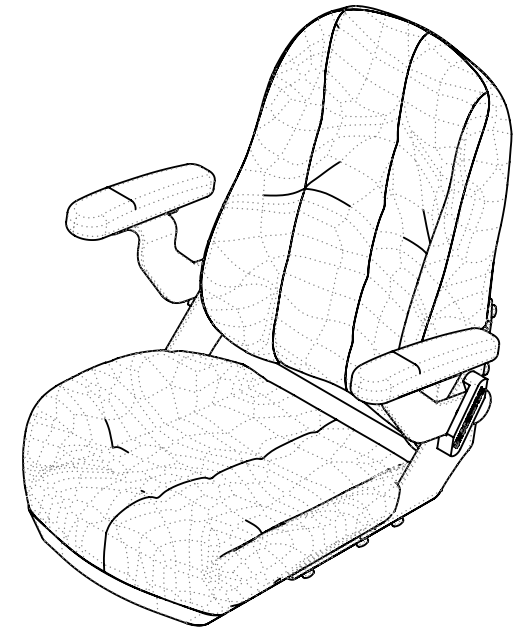

SHOCKWAVE

FOR MORE INFORMATION
CALL US AT 1-778-426-8545
OR VISIT US ONLINE AT
WWW.SHOCKWAVESEATS.COM

PROPRIETARY AND CONFIDENTIAL

SW-04920-B

CORBIN2 - FIXED BACK SEAT - ONYX

WEIGHT: [26.4lbs] 12.0 kg

SCALE:1:10

SHEET 1 OF 1

REV: 03