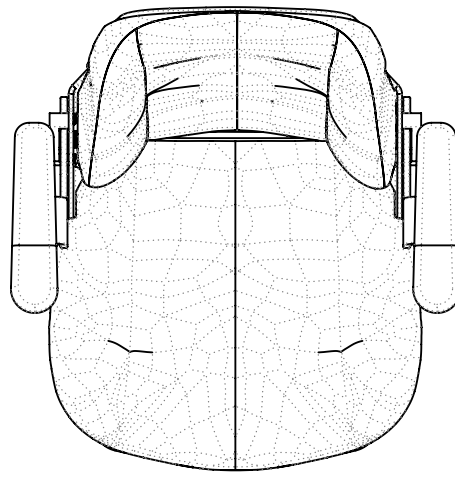

SHOCKWAVE

FOR MORE INFORMATION
CALL US AT 1-778-426-8545
OR VISIT US ONLINE AT
WWW.SHOCKWAVESEATS.COM

PROPRIETARY AND CONFIDENTIAL

SW-04920-B

CORBIN2 - FIXED BACK SEAT - ONYX

WEIGHT: [26.4lbs] 12.0 kg

SCALE:1:10

SHEET 1 OF 1

REV: 03