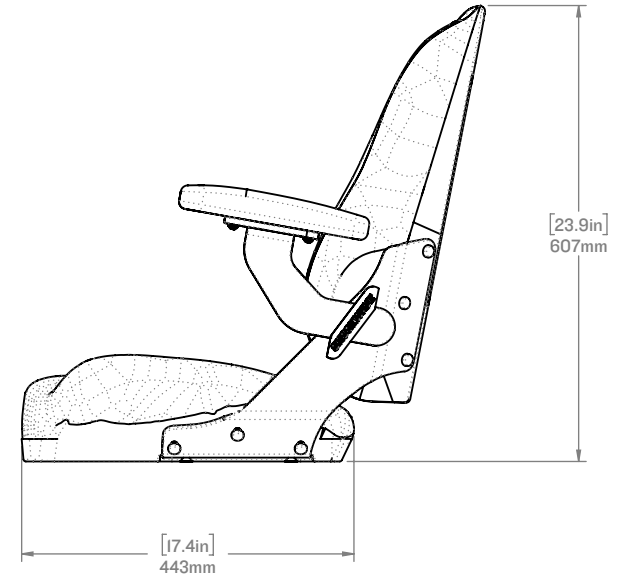

SHOCKWAVE

FOR MORE INFORMATION
CALL US AT 1-778-426-8545
OR VISIT US ONLINE AT
WWW.SHOCKWAVESEATS.COM

PROPRIETARY AND CONFIDENTIAL

SW-04920-B

CORBIN2 - FIXED BACK SEAT - ONYX

WEIGHT: [26.4lbs] 12.0 kg

SCALE:1:10

SHEET 1 OF 1

REV: 03