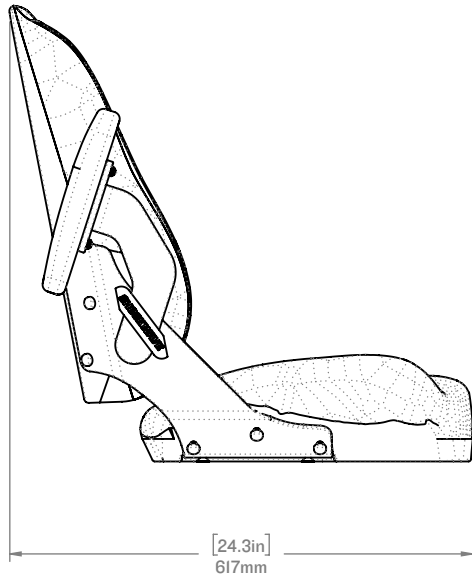

SHOCKWAVE

FOR MORE INFORMATION
CALL US AT 1-778-426-8545
OR VISIT US ONLINE AT
WWW.SHOCKWAVESEATS.COM

PROPRIETARY AND CONFIDENTIAL

SW-04920-B

CORBIN2 - FIXED BACK SEAT - ONYX

WEIGHT: [26.4lbs] 12.0 kg

SCALE:1:10

SHEET 1 OF 1

REV: 03