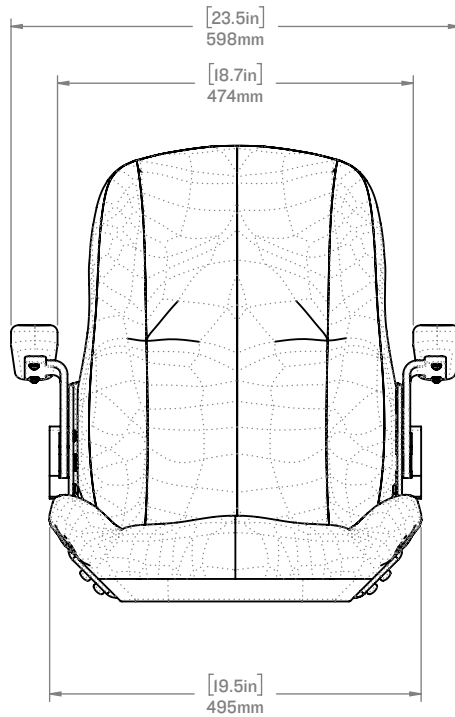

SHOCKWAVE

FOR MORE INFORMATION
CALL US AT 1-778-426-8545
OR VISIT US ONLINE AT
WWW.SHOCKWAVESEATS.COM

PROPRIETARY AND CONFIDENTIAL

SW-04920-B

CORBIN2 - FIXED BACK SEAT - ONYX

WEIGHT: [26.4lbs] 12.0 kg

SCALE:1:10

SHEET 1 OF 1

REV: 03