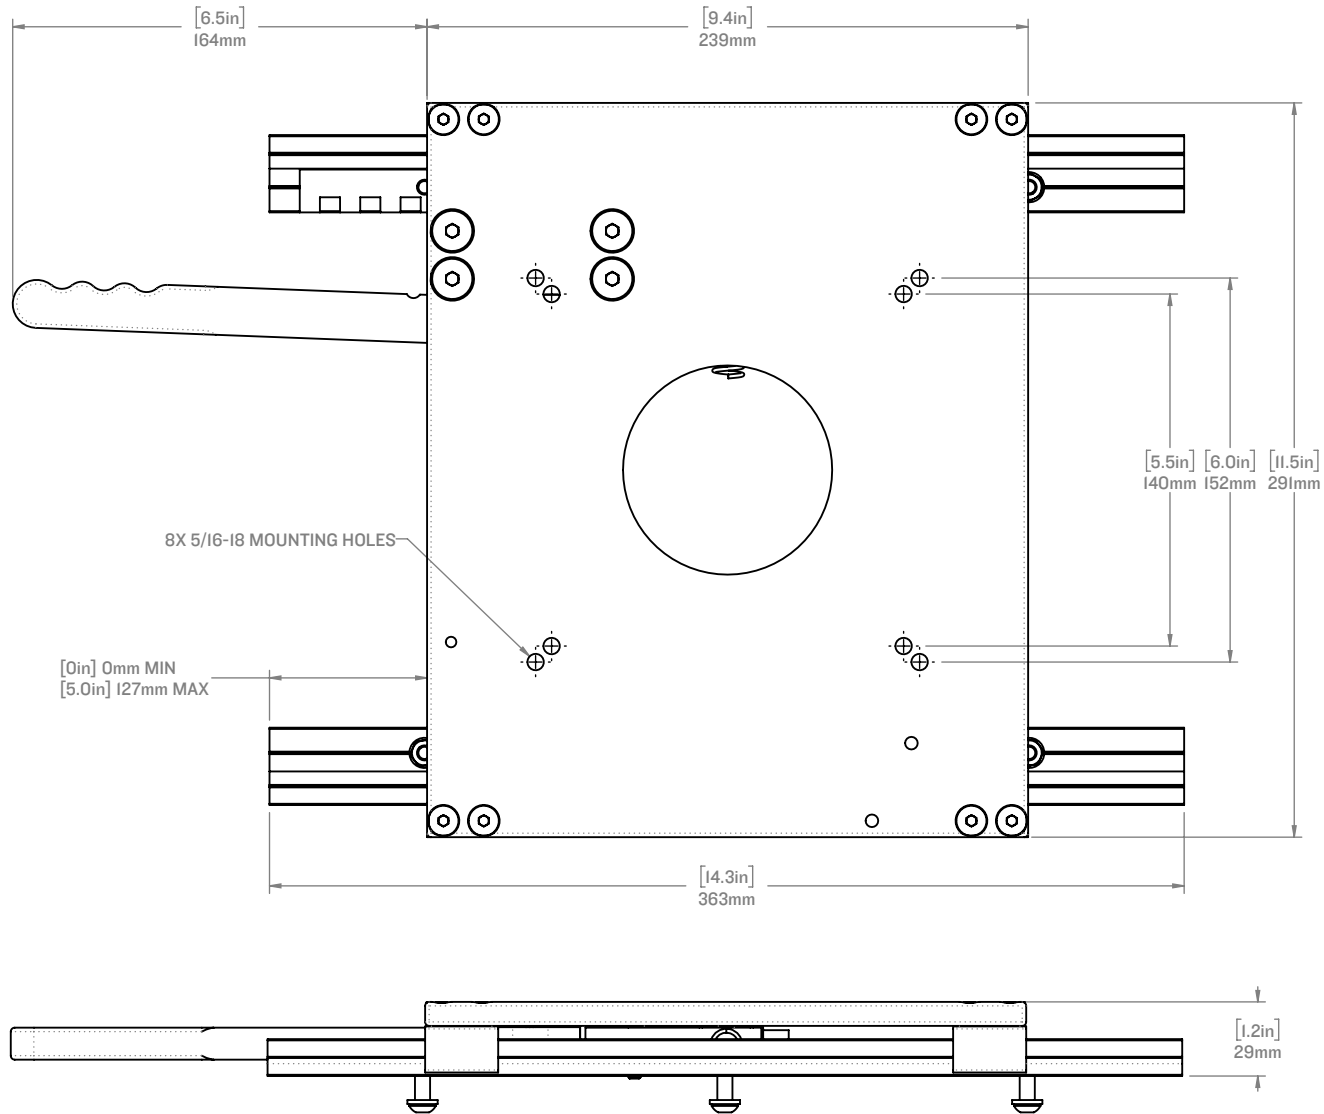

*DRAWING DOES NOT SHOW PACKAGING MATERIAL

SHOCKWAVE

FOR MORE INFORMATION
CALL US AT 1-778-426-8545
OR VISIT US ONLINE AT
WWW.SHOCKWAVESEATS.COM

PROPRIETARY AND CONFIDENTIAL

SW-05489
S5-PRO SEAT SLIDE

WEIGHT: [6.27lbs] 2.84 kg

SCALE:1:3

SHEET 1 OF 1

REV: 03