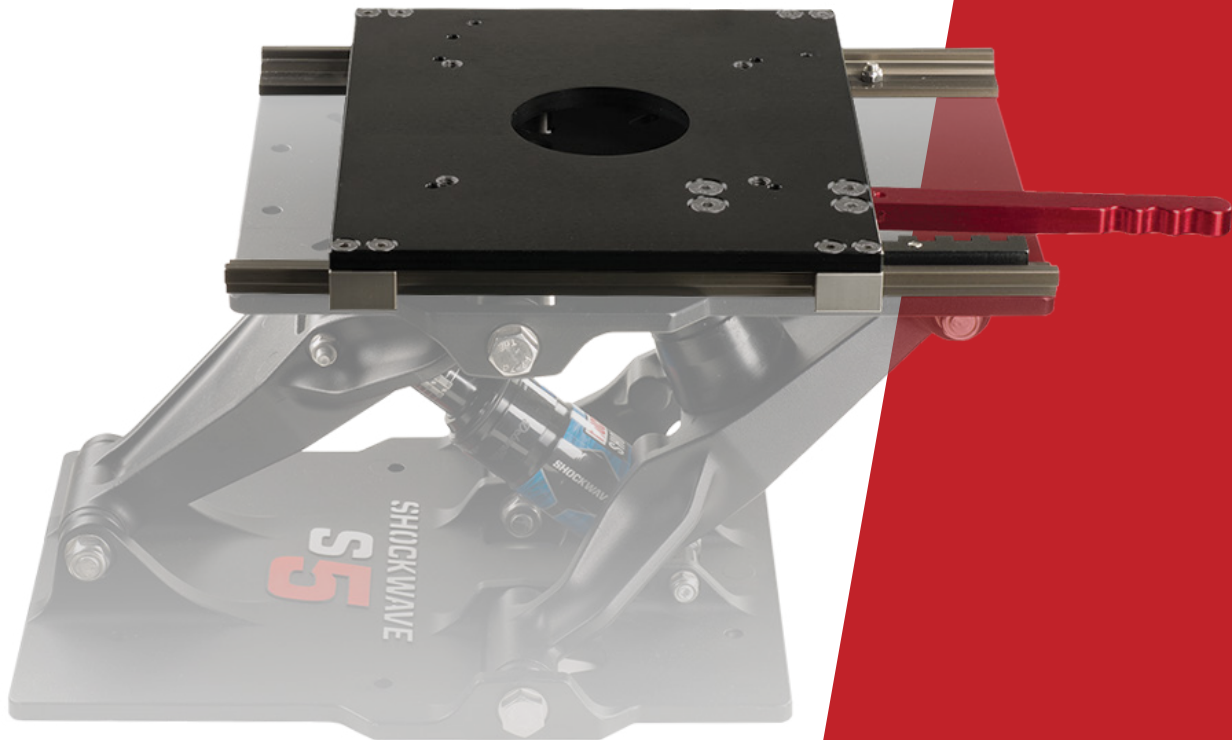

SHOCKWAVE

MARINE SUSPENSION SEATING

S5 | **SLIDE**
SW-05489

Our purpose-built **S5 SLIDE** offers a full 5-inches of fore-aft travel allowing for comfortable seating options for a wide variety of occupants and users.

SW-05489
S5-PRO SEAT SLIDE

WEIGHT: [6.27lbs] 2.84 kg

SCALE:1:3

SHEET 1 OF 1

REV: 03