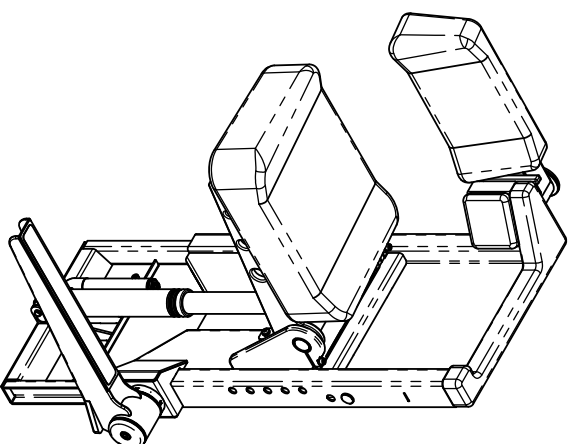

SHOCKWAVE

FOR MORE INFORMATION
CALL US AT 250-656-6165
OR VISIT US ONLINE AT
WWW.SHOCKWAVESEATS.COM

PROPRIETARY AND CONFIDENTIAL
NOTICE: THIS DRAWING MAY REVEAL DESIGNS OR INFORMATION PROPRIETARY TO PROFESSIONAL COMPONENTS LTD. BY ACCEPTANCE OF REPRODUCTIONS, RECIPIENTS AGREE TO PROTECT PROFESSIONAL COMPONENTS LTD. RIGHTS AND MAKE NO CLAIMS FOR PATENT OR OTHER INTELLECTUAL PROPERTY RIGHTS OR FOR USE OTHER THAN THAT FOR WHICH IT WAS ISSUED.

SW-WM4700
WALL MOUNT FOLDING SEAT

SCALE: 1/15

SHEET 1 OF 1

REV: 00