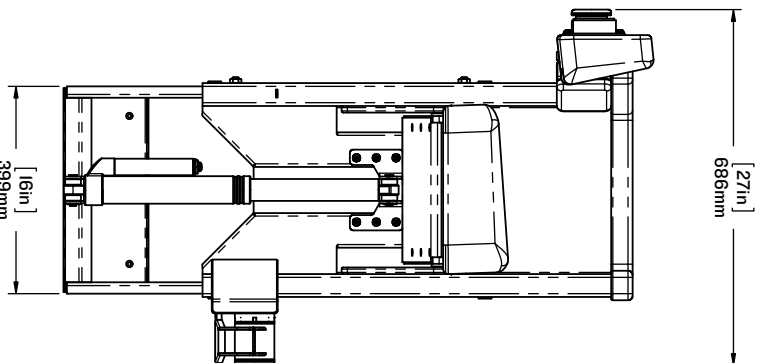

SHOCKWAVE

FOR MORE INFORMATION
CALL US AT 250-656-6165
OR VISIT US ONLINE AT
WWW.SHOCKWAVESEATS.COM

PROPRIETARY AND CONFIDENTIAL
NOTICE: THIS DRAWING MAY REVEAL DESIGNS OR INFORMATION PROPRIETARY TO PROFESSIONAL COMPONENTS LTD. BY ACCEPTANCE OF REPRODUCTIONS, RECIPIENTS AGREE TO PROTECT PROFESSIONAL COMPONENTS LTD. RIGHTS AND MAKE NO CLAIMS FOR PATENT OR OTHER INTELLECTUAL PROPERTY RIGHTS OR FOR USE OTHER THAN THAT FOR WHICH IT WAS ISSUED.

SW-WM4700
WALL MOUNT FOLDING SEAT

SCALE: 1/15

SHEET 1 OF 1

REV: 00