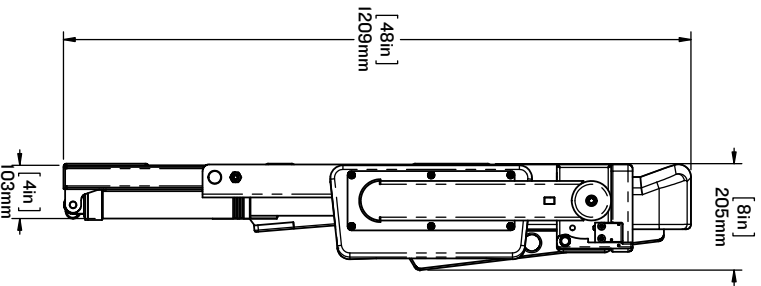

SHOCKWAVE

FOR MORE INFORMATION
CALL US AT 250-656-6165
OR VISIT US ONLINE AT
WWW.SHOCKWAVESEATS.COM

PROPRIETARY AND CONFIDENTIAL
NOTICE: THIS DRAWING MAY REVEAL DESIGNS OR INFORMATION PROPRIETARY TO PROFESSIONAL COMPONENTS LTD. BY ACCEPTANCE OF REPRODUCTIONS, RECIPIENTS AGREE TO PROTECT PROFESSIONAL COMPONENTS LTD. RIGHTS AND MAKE NO CLAIMS FOR PATENT OR OTHER INTELLECTUAL PROPERTY RIGHTS OR FOR USE OTHER THAN THAT FOR WHICH IT WAS ISSUED.

SW-WM4700
WALL MOUNT FOLDING SEAT

SCALE: 1/15

SHEET 1 OF 1

REV: 00