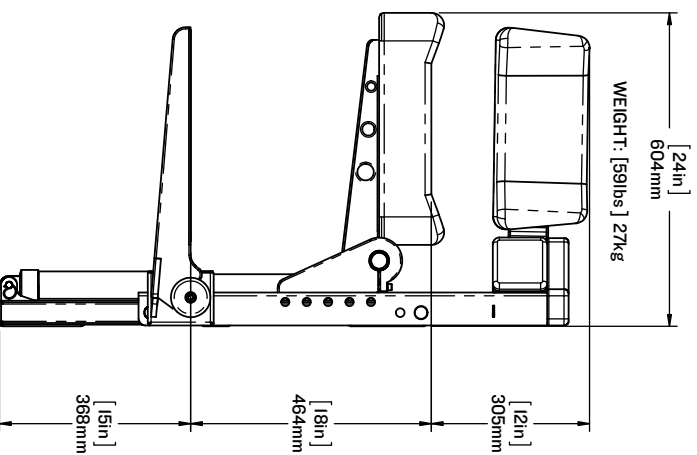

SHOCKWAVE

FOR MORE INFORMATION
CALL US AT 250-656-6165
OR VISIT US ONLINE AT
WWW.SHOCKWAVESEATS.COM

PROPRIETARY AND CONFIDENTIAL
NOTICE: THIS DRAWING MAY REVEAL DESIGNS OR INFORMATION PROPRIETARY TO PROFESSIONAL COMPONENTS LTD. BY ACCEPTANCE OF REPRODUCTIONS, RECIPIENTS AGREE TO PROTECT PROFESSIONAL COMPONENTS LTD. RIGHTS AND MAKE NO CLAIMS FOR PATENT OR OTHER INTELLECTUAL PROPERTY RIGHTS OR FOR USE OTHER THAN THAT FOR WHICH IT WAS ISSUED.

SW-WM4700
WALL MOUNT FOLDING SEAT

SCALE: 1/15

SHEET 1 OF 1

REV: 00