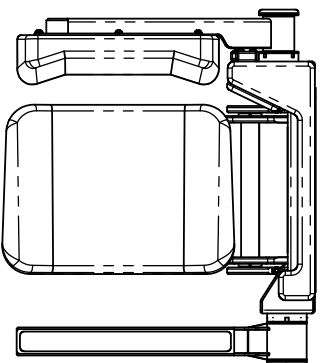

SHOCKWAVE

FOR MORE INFORMATION
CALL US AT 250-656-6165
OR VISIT US ONLINE AT
WWW.SHOCKWAVESEATS.COM

PROPRIETARY AND CONFIDENTIAL
NOTICE: THIS DRAWING MAY REVEAL DESIGNS OR INFORMATION PROPRIETARY TO PROFESSIONAL COMPONENTS LTD. BY ACCEPTANCE OF REPRODUCTIONS, RECIPIENTS AGREE TO PROTECT PROFESSIONAL COMPONENTS LTD. RIGHTS AND MAKE NO CLAIMS FOR PATENT OR OTHER INTELLECTUAL PROPERTY RIGHTS OR FOR USE OTHER THAN THAT FOR WHICH IT WAS ISSUED.

SW-WM4700
WALL MOUNT FOLDING SEAT

SCALE: 1/15

SHEET 1 OF 1

REV: 00