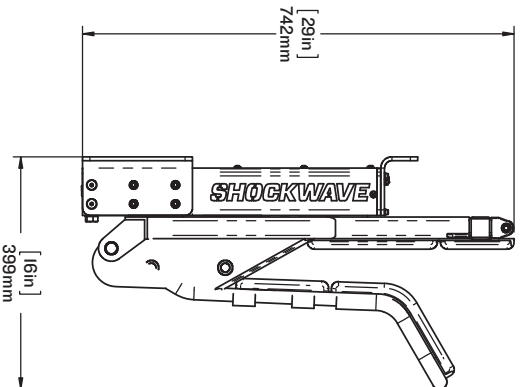

SHOCKWAVE

FOR MORE INFORMATION
CALL US AT 250-656-6165
OR VISIT US ONLINE AT
WWW.SHOCKWAVESEATS.COM

PROPRIETARY AND CONFIDENTIAL

SCALE: 3/8

SW-S2-5603
S2A FOLDING BULKHEAD MOUNT TROOP SEAT

SHEET 1 OF 1

REV: 01