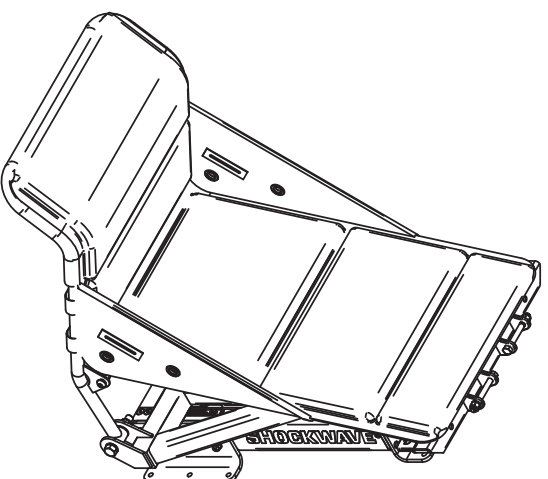

SHOCKWAVE

FOR MORE INFORMATION
CALL US AT 250-656-6165
OR VISIT US ONLINE AT
WWW.SHOCKWAVESEATS.COM

PROPRIETARY AND CONFIDENTIAL

SCALE: 3/8

SW-S2-5603
S2A FOLDING BULKHEAD MOUNT TROOP SEAT

SHEET 1 OF 1

REV: 01