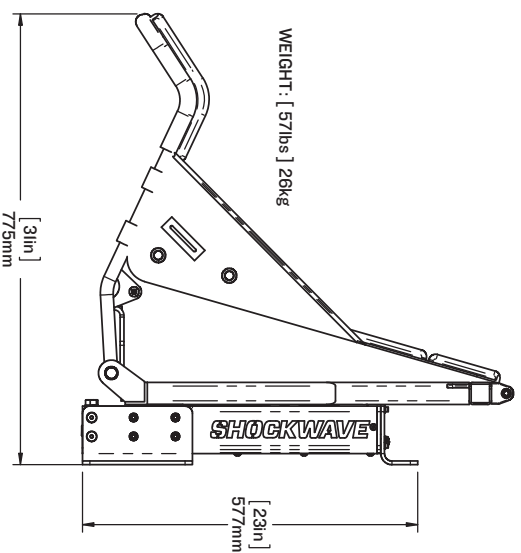

SHOCKWAVE

FOR MORE INFORMATION
CALL US AT 250-656-6165
OR VISIT US ONLINE AT
WWW.SHOCKWAVESEATS.COM

PROPRIETARY AND CONFIDENTIAL

SCALE: 3/8

SW-S2-5603
S2A FOLDING BULKHEAD MOUNT TROOP SEAT

SHEET 1 OF 1

REV: 01