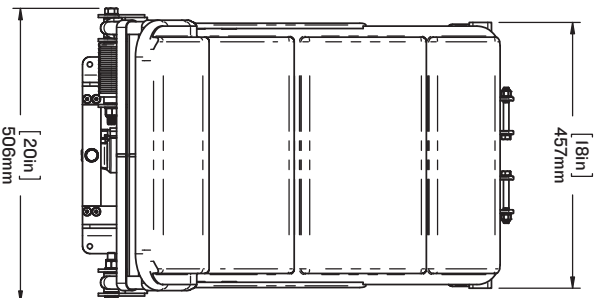

SHOCKWAVE

FOR MORE INFORMATION
CALL US AT 250-656-6165
OR VISIT US ONLINE AT
WWW.SHOCKWAVESEATS.COM

PROPRIETARY AND CONFIDENTIAL

SCALE: 3/8

SW-S2-5603
S2A FOLDING BULKHEAD MOUNT TROOP SEAT

SHEET 1 OF 1

REV: 01