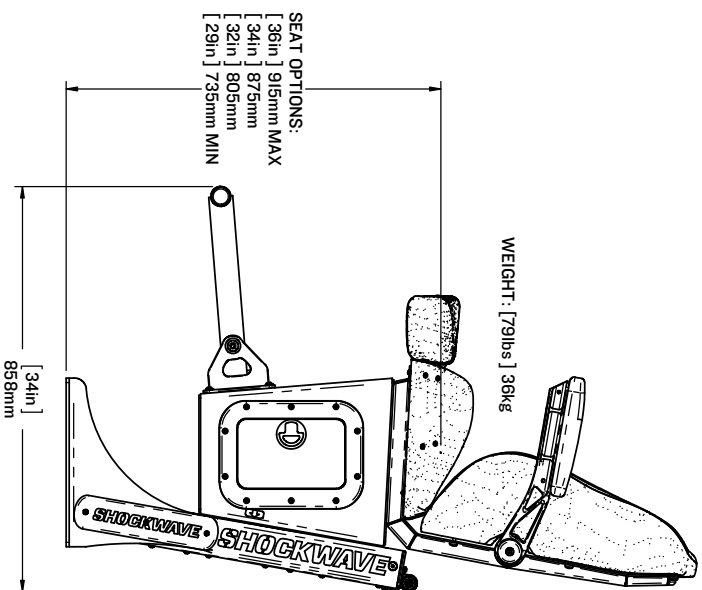

SHOCKWAVE

FOR MORE INFORMATION
CALL US AT 250-656-6165
OR VISIT US ONLINE AT
WWW.SHOCKWAVESEATS.COM

PROPRIETARY AND CONFIDENTIAL
NOTICE: THIS DRAWING MAY REVEAL DESIGNS OR INFORMATION
PROPRIETARY TO PROFESSIONAL COMPONENTS LTD. BY
ACCEPTANCE OF REPRODUCTIONS, REPLICENTS AGREE
TO PROTECT PROFESSIONAL COMPONENTS LTD RIGHTS
IN THIS DRAWING AND TO REFRAIN FROM REPRODUCING
ANY PURPOSE OTHER THAN THAT FOR WHICH IT WAS ISSUED.

SW-S3-12014
S3A CORBIN MID BACK FLIP BOLSTER SEAT WITH STORAGE BOX
SCALE: 1/16 SHEET 1 OF 1 REV: 00