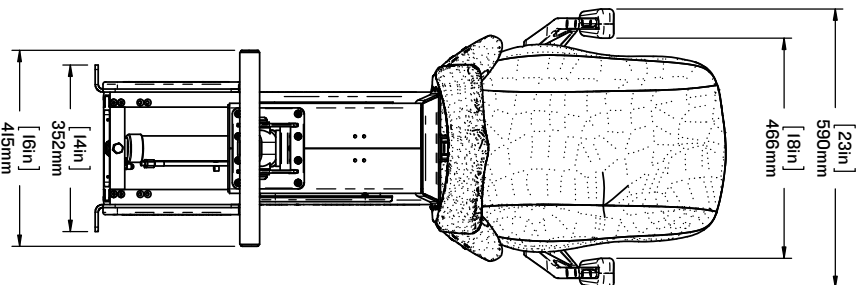

SHOCKWAVE

FOR MORE INFORMATION
CALL US AT 250-656-6165
OR VISIT US ONLINE AT
WWW.SHOCKWAVESEATS.COM

PROPRIETARY AND CONFIDENTIAL
NOTICE: THIS DRAWING MAY REVEAL DESIGNS OR INFORMATION
PROPRIETARY TO PROFESSIONAL COMPONENTS LTD. BY
ACCEPTANCE OF REPRODUCTIONS, REPLICENTS AGREE
TO PROTECT PROFESSIONAL COMPONENTS LTD RIGHTS
IN THIS DRAWING AND TO REFRAIN FROM REPRODUCING
ANY PURPOSE OTHER THAN THAT FOR WHICH IT WAS ISSUED.

SW-S3-12014
S3A CORBIN MID BACK FLIP BOLSTER SEAT WITH STORAGE BOX
SCALE: 1/16 SHEET 1 OF 1 REV: 00