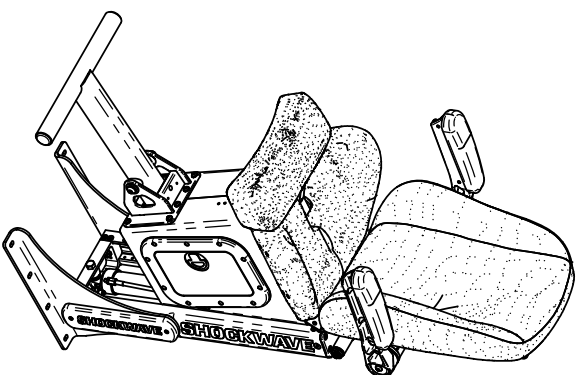

SHOCKWAVE

FOR MORE INFORMATION
CALL US AT 250-656-6165
OR VISIT US ONLINE AT
WWW.SHOCKWAVESEATS.COM

PROPRIETARY AND CONFIDENTIAL
NOTICE: THIS DRAWING MAY REVEAL DESIGNS OR INFORMATION
PROPRIETARY TO PROFESSIONAL COMPONENTS LTD. BY
ACCEPTANCE OF REPRODUCTIONS, REPLICENTS AGREE
TO PROTECT PROFESSIONAL COMPONENTS LTD RIGHTS
IN THIS DRAWING AND TO REFRAIN FROM REPRODUCING
ANY PURPOSE OTHER THAN THAT FOR WHICH IT WAS ISSUED.

SW-S3-12014
S3A CORBIN MID BACK FLIP BOLSTER SEAT WITH STORAGE BOX
SCALE: 1/16 SHEET 1 OF 1 REV: 00