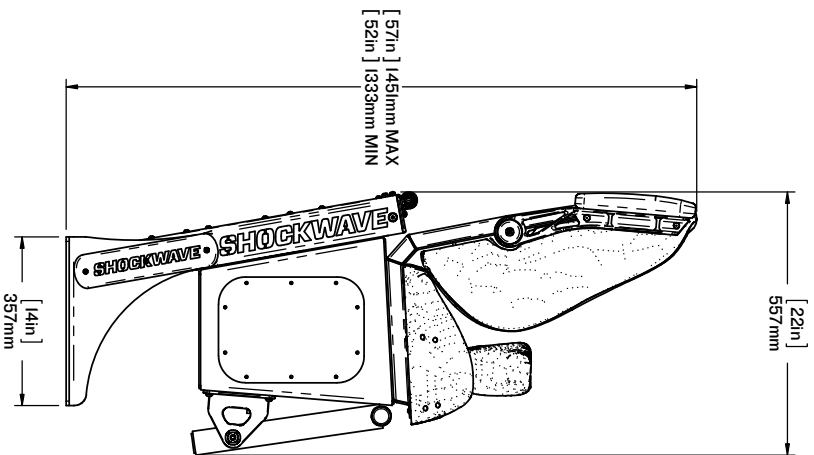

SHOCKWAVE

FOR MORE INFORMATION
CALL US AT 250-656-6165
OR VISIT US ONLINE AT
WWW.SHOCKWAVESEATS.COM

PROPRIETARY AND CONFIDENTIAL
NOTICE: THIS DRAWING MAY REVEAL DESIGNS OR INFORMATION
PROPRIETARY TO PROFESSIONAL COMPONENTS LTD. BY
ACCEPTANCE OF REPRODUCTIONS, REPLICENTS AGREE
TO PROTECT PROFESSIONAL COMPONENTS LTD RIGHTS
IN THIS DRAWING AND TO REFRAIN FROM REPRODUCING
ANY PURPOSE OTHER THAN THAT FOR WHICH IT WAS ISSUED.

SW-S3-12014
S3A CORBIN MID BACK FLIP BOLSTER SEAT WITH STORAGE BOX
SCALE: 1/16 SHEET 1 OF 1 REV: 00