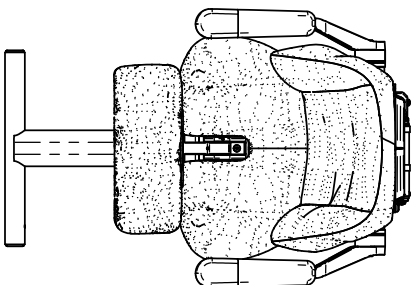

SHOCKWAVE

FOR MORE INFORMATION
CALL US AT 250-656-6165
OR VISIT US ONLINE AT
WWW.SHOCKWAVESEATS.COM

PROPRIETARY AND CONFIDENTIAL
NOTICE: THIS DRAWING MAY REVEAL DESIGNS OR INFORMATION
PROPRIETARY TO PROFESSIONAL COMPONENTS LTD. BY
ACCEPTANCE OF REPRODUCTIONS, REPLICENTS AGREE
TO PROTECT PROFESSIONAL COMPONENTS LTD RIGHTS
IN THIS DRAWING AND TO REFRAIN FROM REPRODUCING
ANY PURPOSE OTHER THAN THAT FOR WHICH IT WAS ISSUED.

SW-S3-12014
S3A CORBIN MID BACK FLIP BOLSTER SEAT WITH STORAGE BOX
SCALE: 1/16 SHEET 1 OF 1 REV: 00