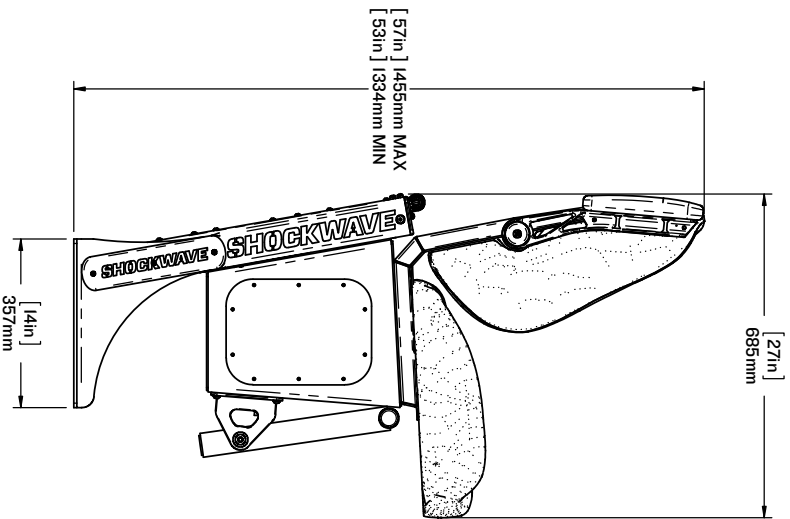

SHOCKWAVE

FOR MORE INFORMATION
CALL US AT 250-656-6165
OR VISIT US ONLINE AT
WWW.SHOCKWAVESEATS.COM

PROPRIETARY AND CONFIDENTIAL
NOTICE: THIS DRAWING MAY REVEAL DESIGNS OR INFORMATION
PROPRIETARY TO PROFESSIONAL COMPONENTS LTD. BY
ACCEPTANCE OF REPRODUCTION, REPLICENTS AGREE
TO PROTECT PROFESSIONAL COMPONENTS LTD RIGHTS
AND TO NOT REPRODUCE OR TRANSMIT THIS DRAWING
FOR ANY PURPOSE OTHER THAN THAT FOR WHICH IT WAS ISSUED.

SCALE: 1/8"

SHEET 1 OF 1

REV: 00

SW-S3-1204
S3A MID BACK SEAT WITH STORAGE BOX