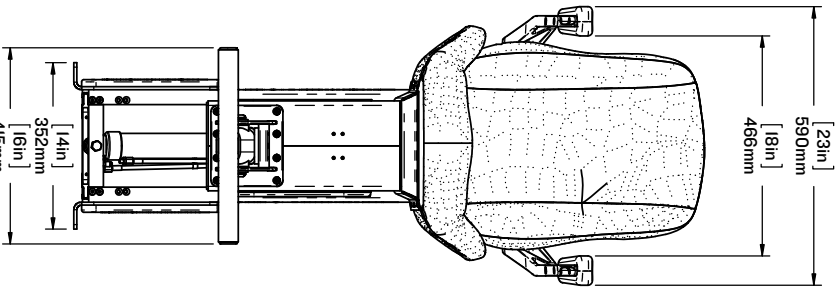

SHOCKWAVE

FOR MORE INFORMATION
CALL US AT 250-656-6165
OR VISIT US ONLINE AT
WWW.SHOCKWAVESEATS.COM

PROPRIETARY AND CONFIDENTIAL
NOTICE: THIS DRAWING MAY REVEAL DESIGNS OR INFORMATION
PROPRIETARY TO PROFESSIONAL COMPONENTS LTD. BY
ACCEPTANCE OF REPRODUCTION, REPLICENTS AGREE
TO PROTECT PROFESSIONAL COMPONENTS LTD RIGHTS
AND TO NOT REPRODUCE OR TRANSMIT THIS DRAWING
FOR ANY PURPOSE OTHER THAN THAT FOR WHICH IT WAS ISSUED.

SCALE: 1/8"

SHEET 1 OF 1

REV: 00

SW-S3-1204
S3A MID BACK SEAT WITH STORAGE BOX