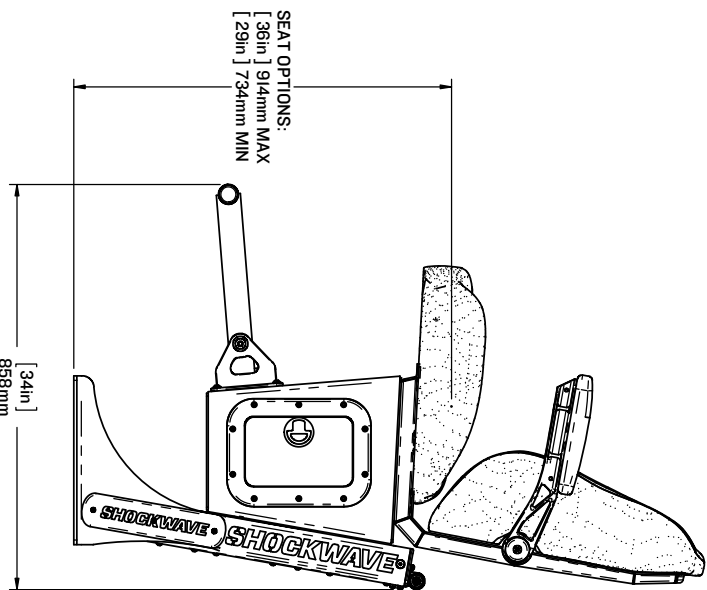

SHOCKWAVE

FOR MORE INFORMATION
CALL US AT 250-656-6165
OR VISIT US ONLINE AT
WWW.SHOCKWAVESEATS.COM

PROPRIETARY AND CONFIDENTIAL
NOTICE: THIS DRAWING MAY REVEAL DESIGNS OR INFORMATION
PROPRIETARY TO PROFESSIONAL COMPONENTS LTD. BY
ACCEPTANCE OF REPRODUCTION, REPLICENTS AGREE
TO PROTECT PROFESSIONAL COMPONENTS LTD RIGHTS
AND TO NOT REPRODUCE OR TRANSMIT THIS DRAWING
FOR ANY PURPOSE OTHER THAN THAT FOR WHICH IT WAS ISSUED.

SCALE: 1/8"

SHEET 1 OF 1

REV: 00

SW-S3-1204
S3A MID BACK SEAT WITH STORAGE BOX