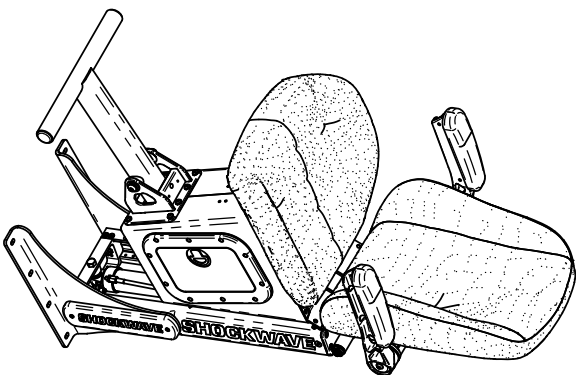

SHOCKWAVE

FOR MORE INFORMATION
CALL US AT 250-656-6165
OR VISIT US ONLINE AT
WWW.SHOCKWAVESEATS.COM

PROPRIETARY AND CONFIDENTIAL
NOTICE: THIS DRAWING MAY REVEAL DESIGNS OR INFORMATION
PROPRIETARY TO PROFESSIONAL COMPONENTS LTD. BY
ACCEPTANCE OF REPRODUCTION, REPLICENTS AGREE
TO PROTECT PROFESSIONAL COMPONENTS LTD RIGHTS
AND TO NOT REPRODUCE OR TRANSMIT THIS DRAWING
FOR ANY PURPOSE OTHER THAN THAT FOR WHICH IT WAS ISSUED.

SCALE: 1/8"

SHEET 1 OF 1

REV: 00

SW-S3-1204
S3A MID BACK SEAT WITH STORAGE BOX