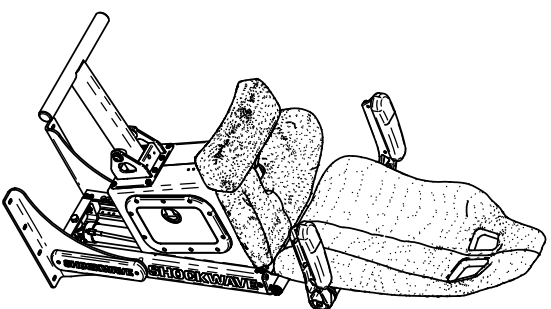

SHOCKWAVE

FOR MORE INFORMATION
CALL US AT 250-656-6165
OR VISIT US ONLINE AT
WWW.SHOCKWAVESEATS.COM

PROPRIETARY AND CONFIDENTIAL
NOTICE: THIS DRAWING MAY REVEAL DESIGNS OR INFORMATION
PROPRIETARY TO PROFESSIONAL COMPONENTS LTD. BY
ACCEPTANCE OF REPRODUCTIONS, REPERENTS AGREE
TO PROTECT PROFESSIONAL COMPONENTS LTD. RIGHTS
IN THIS DRAWING AND TO WAIVE ANY RIGHTS
ANY PURPOSE OTHER THAN THAT FOR WHICH IT WAS ISSUED.

SW-S3-13014
S3A CORBIN HIGH BACK FLIP BOLSTER SEAT WITH STORAGE BOX
SCALE: 1/8
SHEET 1 OF 1
REV: 00