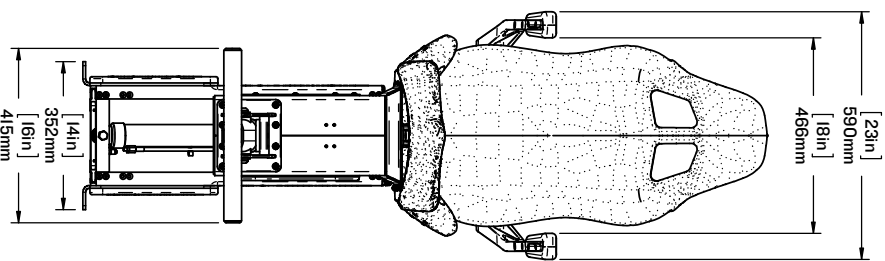

SHOCKWAVE

FOR MORE INFORMATION
CALL US AT 250-656-6165
OR VISIT US ONLINE AT
WWW.SHOCKWAVESEATS.COM

PROPRIETARY AND CONFIDENTIAL
NOTICE: THIS DRAWING MAY REVEAL DESIGNS OR INFORMATION
PROPRIETARY TO PROFESSIONAL COMPONENTS LTD. BY
ACCEPTANCE OF REPRODUCTIONS, REPERENTS AGREE
TO PROTECT PROFESSIONAL COMPONENTS LTD. RIGHTS
IN THIS DRAWING AND TO WAIVE ANY RIGHTS
ANY PURPOSE OTHER THAN THAT FOR WHICH IT WAS ISSUED.

SW-S3-13014
S3A CORBIN HIGH BACK FLIP BOLSTER SEAT WITH STORAGE BOX
SCALE: 1/8
SHEET 1 OF 1
REV: 00