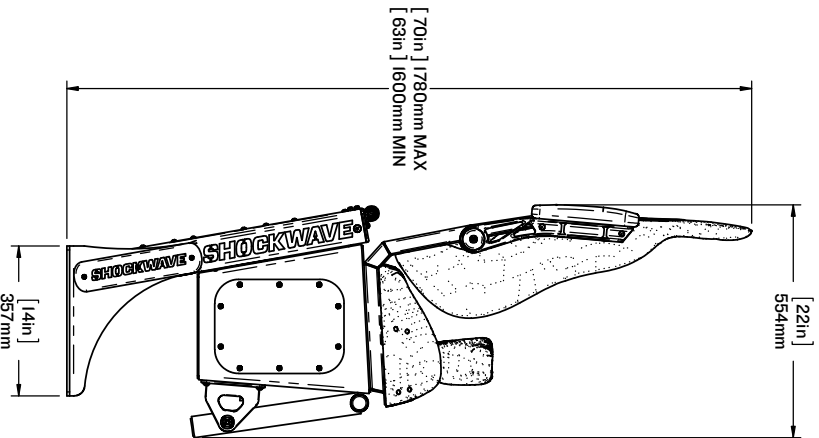

SHOCKWAVE

FOR MORE INFORMATION
CALL US AT 250-656-6165
OR VISIT US ONLINE AT
WWW.SHOCKWAVESEATS.COM

PROPRIETARY AND CONFIDENTIAL
NOTICE: THIS DRAWING MAY REVEAL DESIGNS OR INFORMATION
PROPRIETARY TO PROFESSIONAL COMPONENTS LTD. BY
ACCEPTANCE OF REPRODUCTIONS, REPERENTS AGREE
TO PROTECT PROFESSIONAL COMPONENTS LTD. RIGHTS
IN THIS DRAWING AND TO WAIVE ANY RIGHTS
ANY PURPOSE OTHER THAN THAT FOR WHICH IT WAS ISSUED.

SW-S3-13014
S3A CORBIN HIGH BACK FLIP BOLSTER SEAT WITH STORAGE BOX
SCALE: 1/8
SHEET 1 OF 1
REV: 00