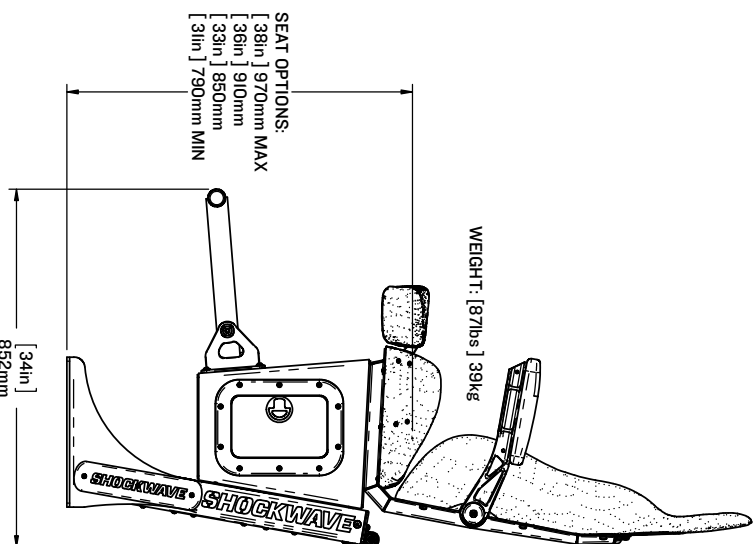

SHOCKWAVE

FOR MORE INFORMATION
CALL US AT 250-656-6165
OR VISIT US ONLINE AT
WWW.SHOCKWAVESEATS.COM

PROPRIETARY AND CONFIDENTIAL
NOTICE: THIS DRAWING MAY REVEAL DESIGNS OR INFORMATION
PROPRIETARY TO PROFESSIONAL COMPONENTS LTD. BY
ACCEPTANCE OF REPRODUCTIONS, REPERENTS AGREE
TO PROTECT PROFESSIONAL COMPONENTS LTD. RIGHTS
IN THIS DRAWING AND TO WAIVE ANY RIGHTS
ANY PURPOSE OTHER THAN THAT FOR WHICH IT WAS ISSUED.

SW-S3-13014
S3A CORBIN HIGH BACK FLIP BOLSTER SEAT WITH STORAGE BOX
SCALE: 1/8
SHEET 1 OF 1
REV: 00