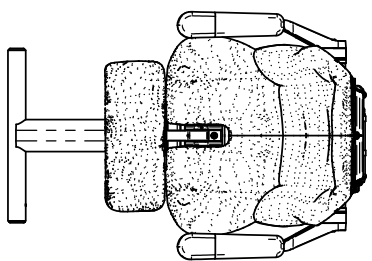

SHOCKWAVE

FOR MORE INFORMATION
CALL US AT 250-656-6165
OR VISIT US ONLINE AT
WWW.SHOCKWAVESEATS.COM

PROPRIETARY AND CONFIDENTIAL
NOTICE: THIS DRAWING MAY REVEAL DESIGNS OR INFORMATION
PROPRIETARY TO PROFESSIONAL COMPONENTS LTD. BY
ACCEPTANCE OF REPRODUCTIONS, REPERENTS AGREE
TO PROTECT PROFESSIONAL COMPONENTS LTD. RIGHTS
IN THIS DRAWING AND TO WAIVE ANY RIGHTS
ANY PURPOSE OTHER THAN THAT FOR WHICH IT WAS ISSUED.

SW-S3-13014
S3A CORBIN HIGH BACK FLIP BOLSTER SEAT WITH STORAGE BOX
SCALE: 1/8
SHEET 1 OF 1
REV: 00