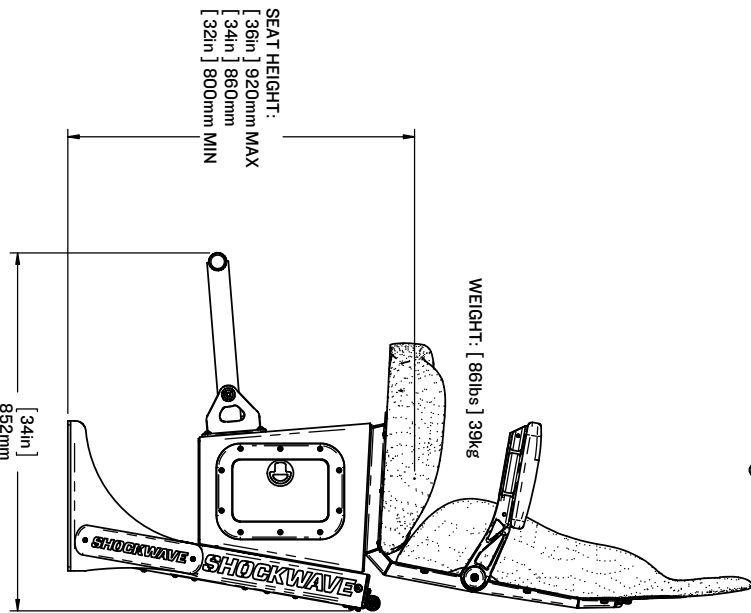

SHOCKWAVE

FOR MORE INFORMATION
CALL US AT 250-656-6165
OR VISIT US ONLINE AT
WWW.SHOCKWAVESEATS.COM

PROPRIETARY AND CONFIDENTIAL
NOTICE: THIS DRAWING MAY REVEAL DESIGNS OR INFORMATION
PROPRIETARY TO PROFESSIONAL COMPONENTS LTD. BY
ACCEPTANCE OF REPRODUCTIONS, REQUIRERS AGREE
TO PROTECT PROFESSIONAL COMPONENTS LTD RIGHTS
AND TO INDEMNIFY PROFESSIONAL COMPONENTS LTD FROM
ANY PURPOSE OTHER THAN THAT FOR WHICH IT WAS ISSUED.

SW-S3-1304
S3A HIGH BACK SEAT WITH STORAGE BOX
SCALE: 1/8" = 1" SHEET 1 OF 1 REV: 00