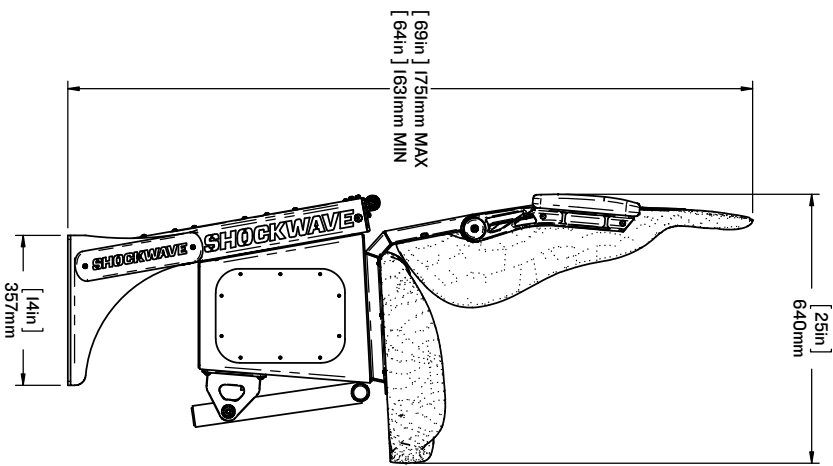

SHOCKWAVE

FOR MORE INFORMATION
CALL US AT 250-656-6165
OR VISIT US ONLINE AT
WWW.SHOCKWAVESEATS.COM

PROPRIETARY AND CONFIDENTIAL
NOTICE: THIS DRAWING MAY REVEAL DESIGNS OR INFORMATION
PROPRIETARY TO PROFESSIONAL COMPONENTS LTD. BY
ACCEPTANCE OF REPRODUCTIONS, REQUIRERS AGREE
TO PROTECT PROFESSIONAL COMPONENTS LTD RIGHTS
AND TO INDEMNIFY PROFESSIONAL COMPONENTS LTD FROM
ANY PURPOSE OTHER THAN THAT FOR WHICH IT WAS ISSUED.

SW-S3-1304
S3A HIGH BACK SEAT WITH STORAGE BOX
SCALE: 1/8" = 1" SHEET 1 OF 1 REV: 00