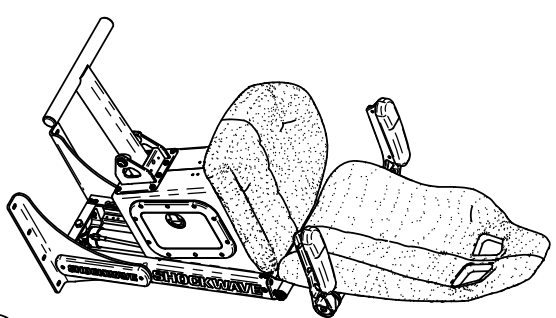

SHOCKWAVE

FOR MORE INFORMATION
CALL US AT 250-656-6165
OR VISIT US ONLINE AT
WWW.SHOCKWAVESEATS.COM

PROPRIETARY AND CONFIDENTIAL
NOTICE: THIS DRAWING MAY REVEAL DESIGNS OR INFORMATION
PROPRIETARY TO PROFESSIONAL COMPONENTS LTD. BY
ACCEPTANCE OF REPRODUCTIONS, REQUIRERS AGREE
TO PROTECT PROFESSIONAL COMPONENTS LTD RIGHTS
AND TO INDEMNIFY PROFESSIONAL COMPONENTS LTD FROM
ANY PURPOSE OTHER THAN THAT FOR WHICH IT WAS ISSUED.

SW-S3-1304
S3A HIGH BACK SEAT WITH STORAGE BOX
SCALE: 1/8" = 1" SHEET 1 OF 1 REV: 00