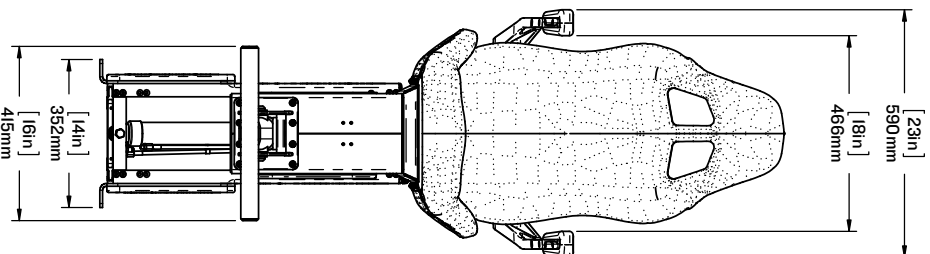

SHOCKWAVE

FOR MORE INFORMATION
CALL US AT 250-656-6165
OR VISIT US ONLINE AT
WWW.SHOCKWAVESEATS.COM

PROPRIETARY AND CONFIDENTIAL
NOTICE: THIS DRAWING MAY REVEAL DESIGNS OR INFORMATION
PROPRIETARY TO PROFESSIONAL COMPONENTS LTD. BY
ACCEPTANCE OF REPRODUCTIONS, REQUIRERS AGREE
TO PROTECT PROFESSIONAL COMPONENTS LTD RIGHTS
AND TO INDEMNIFY PROFESSIONAL COMPONENTS LTD FROM
ANY PURPOSE OTHER THAN THAT FOR WHICH IT WAS ISSUED.

SW-S3-1304
S3A HIGH BACK SEAT WITH STORAGE BOX
SCALE: 1/8" = 1" SHEET 1 OF 1 REV: 00