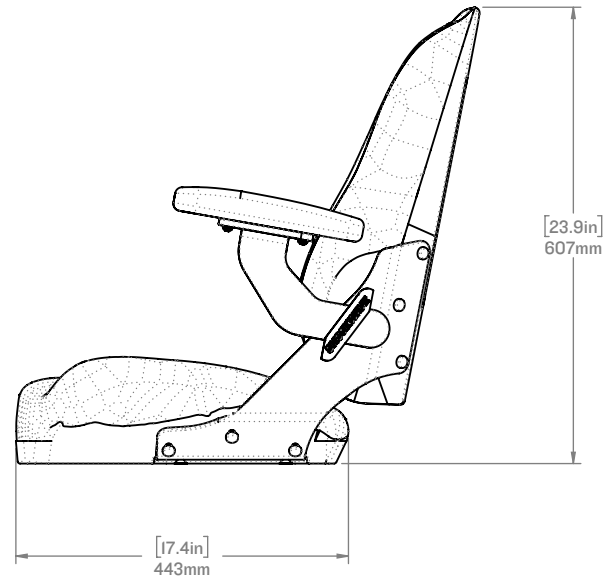

SHOCKWAVE

FOR MORE INFORMATION
CALL US AT 1-778-426-8545
OR VISIT US ONLINE AT
WWW.SHOCKWAVESEATS.COM

PROPRIETARY AND CONFIDENTIAL

SW-04920-B

CORBIN2 - FIXED BACK SEAT - ONYX

WEIGHT: [26.4lbs] 12.0 kg

SCALE: 1:10

SHEET 1 OF 1

REV: 03