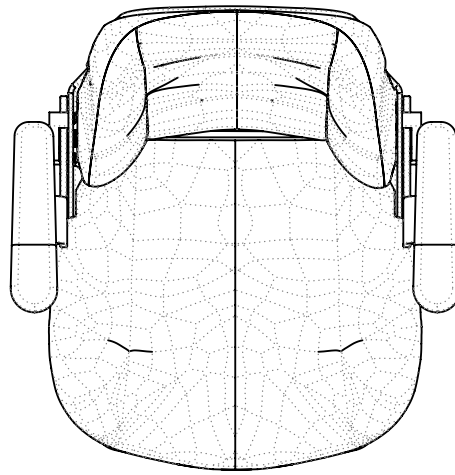

SHOCKWAVE

FOR MORE INFORMATION
CALL US AT 1-778-426-8545
OR VISIT US ONLINE AT
WWW.SHOCKWAVESEATS.COM

PROPRIETARY AND CONFIDENTIAL

SW-04920-B

CORBIN2 - FIXED BACK SEAT - ONYX

WEIGHT: [26.4lbs] 12.0 kg

SCALE: 1:10

SHEET 1 OF 1

REV: 03