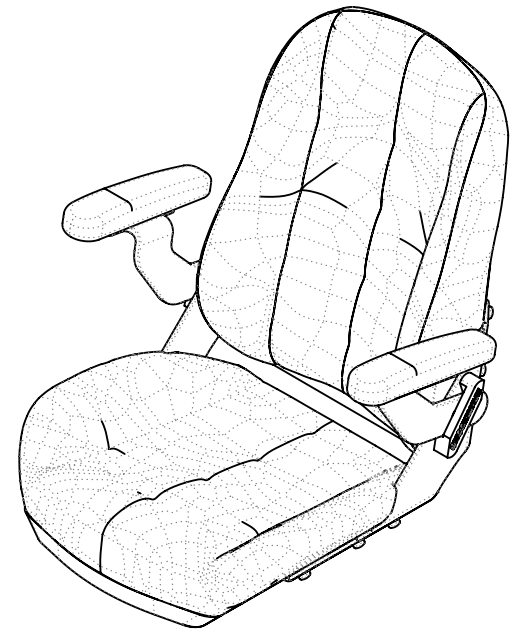

SHOCKWAVE

FOR MORE INFORMATION
CALL US AT 1-778-426-8545
OR VISIT US ONLINE AT
WWW.SHOCKWAVESEATS.COM

PROPRIETARY AND CONFIDENTIAL

SW-04920-B

CORBIN2 - FIXED BACK SEAT - ONYX

WEIGHT: [26.4lbs] 12.0 kg

SCALE: 1:10

SHEET 1 OF 1

REV: 03