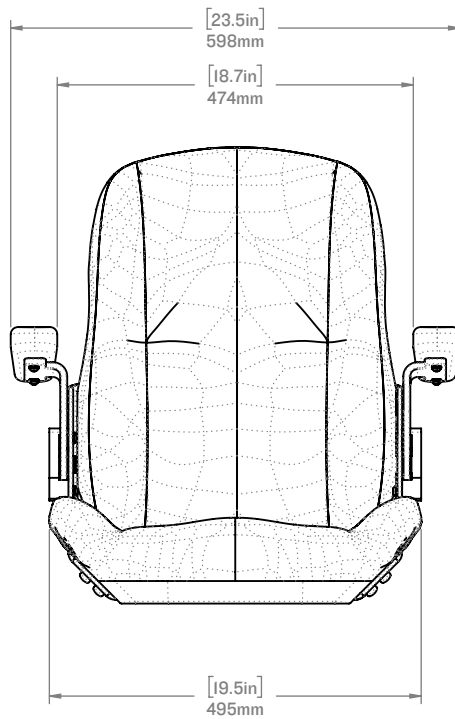

SHOCKWAVE

FOR MORE INFORMATION
CALL US AT 1-778-426-8545
OR VISIT US ONLINE AT
WWW.SHOCKWAVESEATS.COM

PROPRIETARY AND CONFIDENTIAL

SW-04920-B

CORBIN2 - FIXED BACK SEAT - ONYX

WEIGHT: [26.4lbs] 12.0 kg

SCALE: 1:10

SHEET 1 OF 1

REV: 03