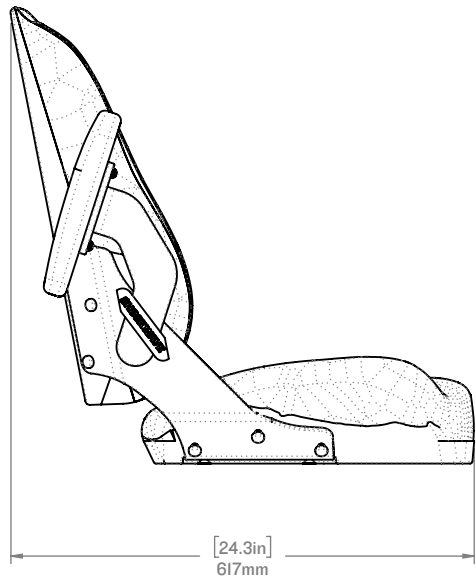

SHOCKWAVE

FOR MORE INFORMATION
CALL US AT 1-778-426-8545
OR VISIT US ONLINE AT
WWW.SHOCKWAVESEATS.COM

PROPRIETARY AND CONFIDENTIAL

SW-04920-B

CORBIN2 - FIXED BACK SEAT - ONYX

WEIGHT: [26.4lbs] 12.0 kg

SCALE: 1:10

SHEET 1 OF 1

REV: 03