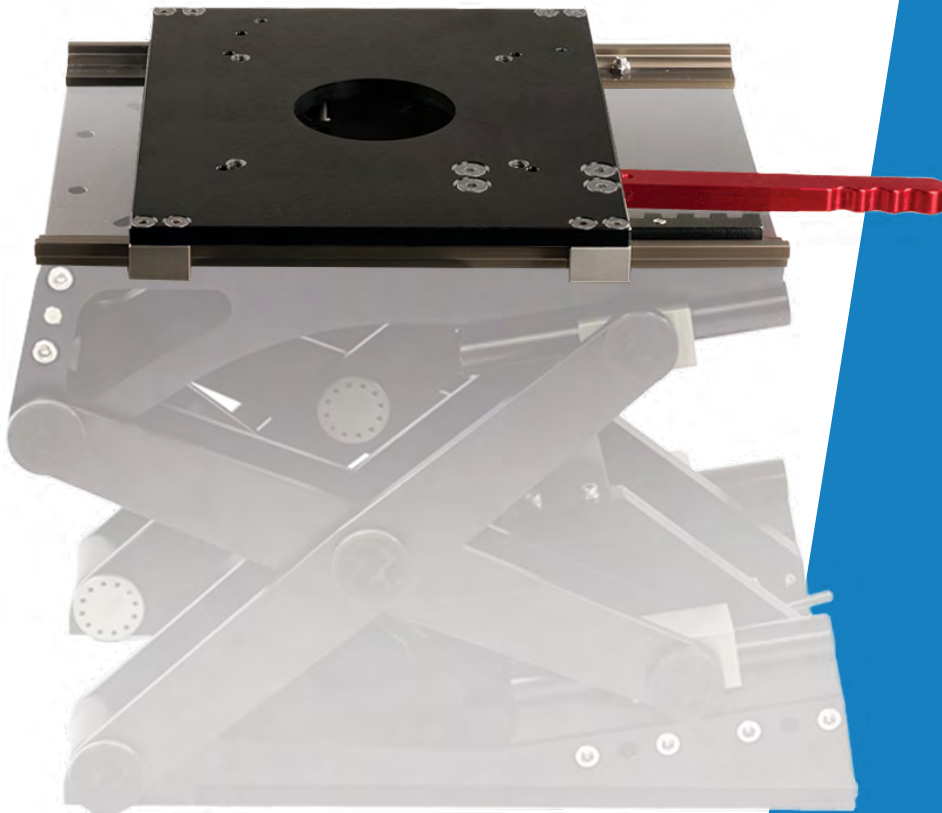

SHOCKWAVE

S6

S6 | SLIDE
SW-05489

Our purpose-built Slide offers a full 5-inches of fore-aft travel allowing for comfortable seating options for a wide variety of occupants and users.

LEARN MORE ABOUT OUR PRODUCTS AT
SHOCKWAVESEATS.COM

SW-05489

S5-PRO SEAT SLIDE

WEIGHT: [6.27lbs] 2.84 kg

SCALE:1:3

SHEET 1 OF 1

REV: 03