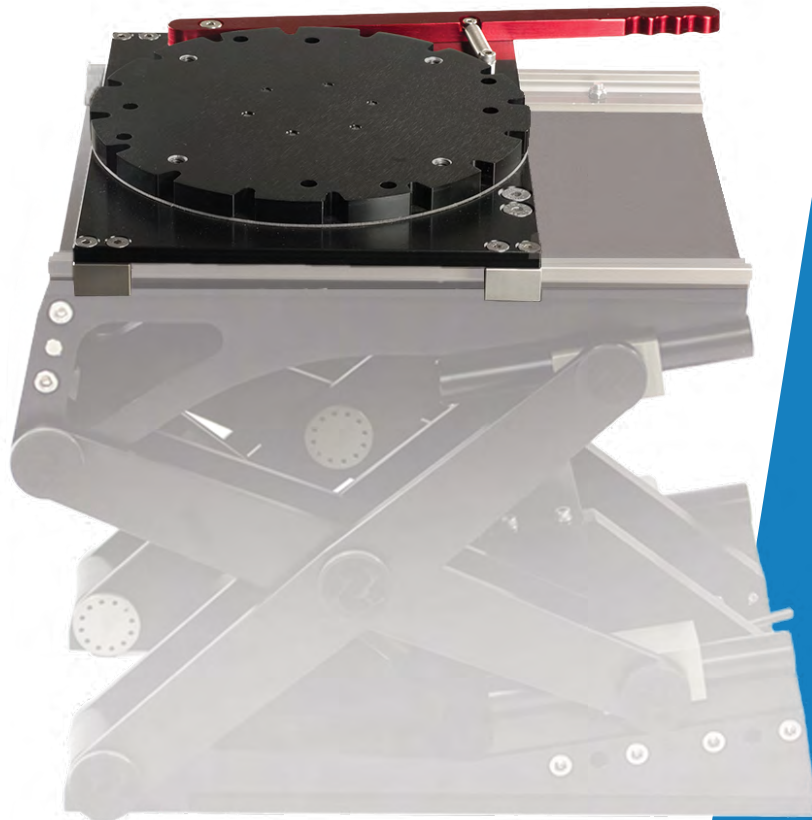

# S6

**S6** | SWIVEL  
SW-05592

This 360-degree Swivel with corrosion resistance is designed to pair with the S56 Suspension Module and locks in place in any of 16 positions for excellent flexibility.

LEARN MORE ABOUT OUR PRODUCTS AT  
**SHOCKWAVESEATS.COM**

**SW-05592**

S5-PRO SWIVEL

WEIGHT: [7.88lbs] 3.57 kg

SCALE:1:3

SHEET 1 OF 1

REV: 03