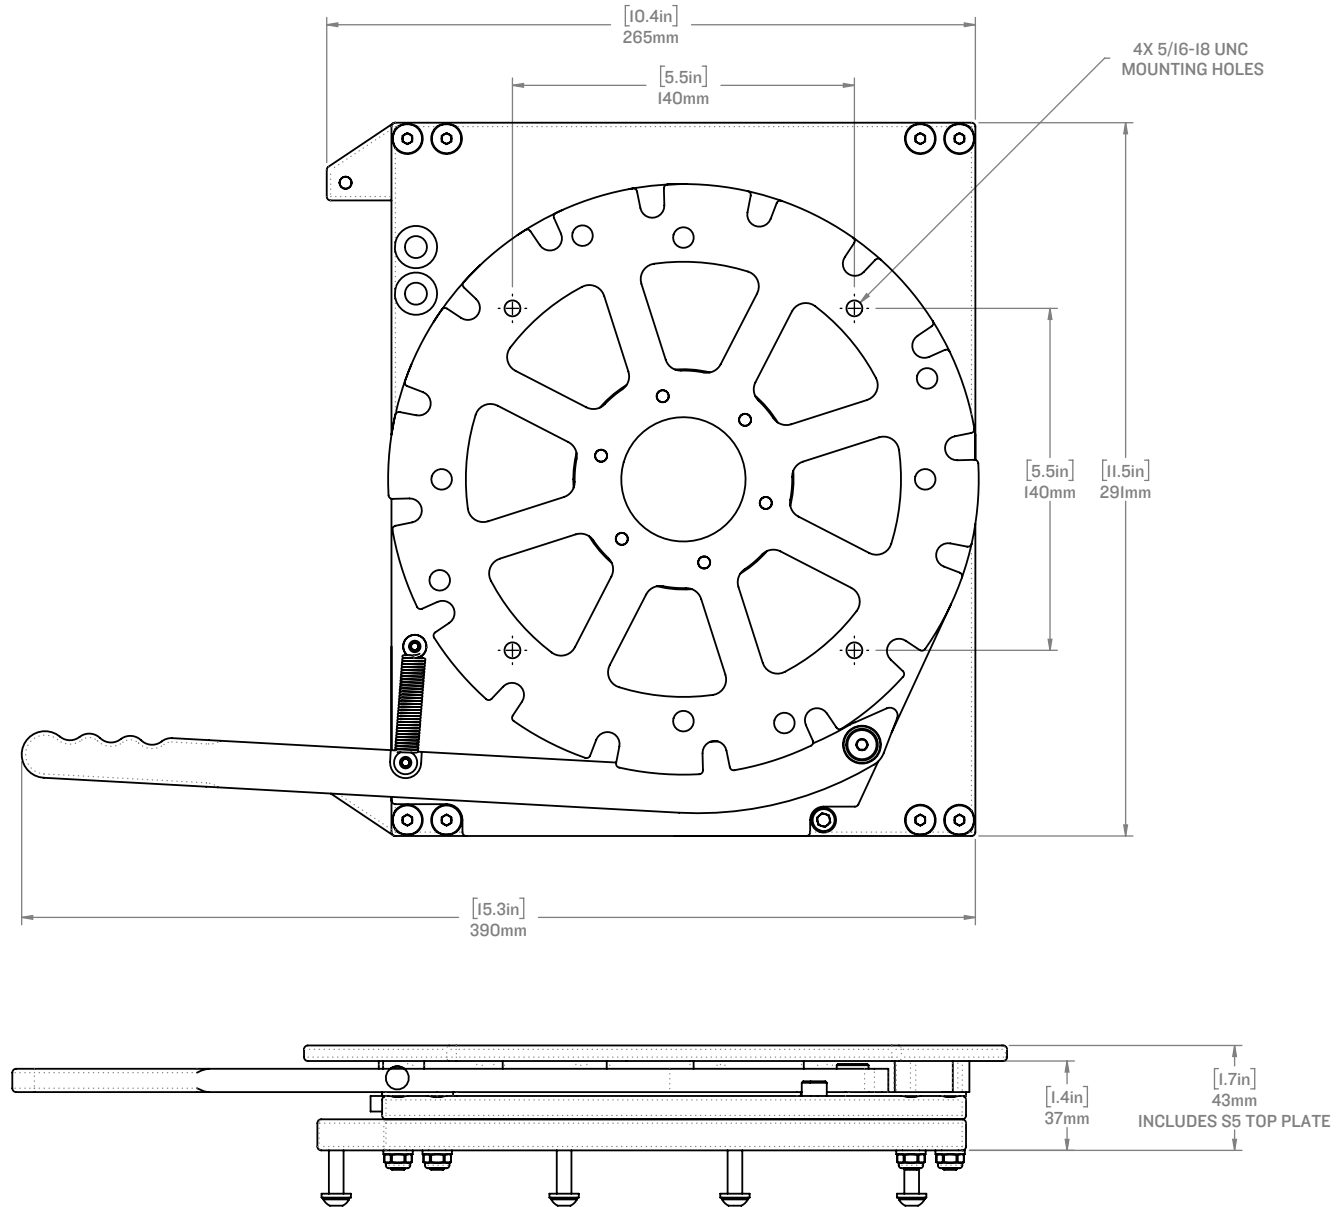

*DRAWING DOES NOT SHOW PACKAGING MATERIAL

SHOCKWAVE

FOR MORE INFORMATION
CALL US AT 1-778-426-8545
OR VISIT US ONLINE AT
WWW.SHOCKWAVESEATS.COM

PROPRIETARY AND CONFIDENTIAL

SW-05592

S5-PRO SWIVEL

WEIGHT: [7.88lbs] 3.57 kg

SCALE:1:3

SHEET 1 OF 1

REV: 03