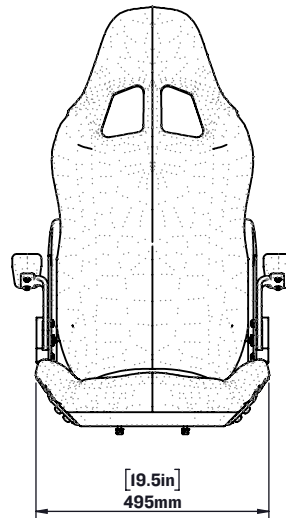

SHOCKWAVE

FOR MORE INFORMATION
CALL US AT 1-778-426-8545
OR VISIT US ONLINE AT

PROPRIETARY AND CONFIDENTIAL

SW-06328-HD
Corbin2 Fixed High Back Seat With Heavy Duty Upholstery