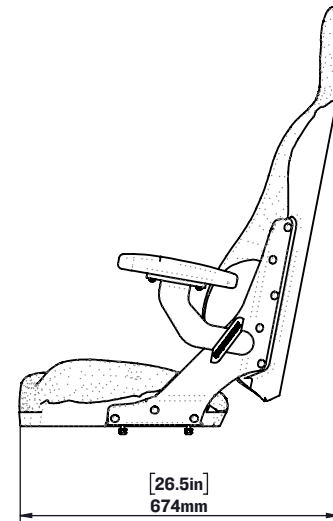

SHOCKWAVE

FOR MORE INFORMATION
CALL US AT 1-778-426-8545
OR VISIT US ONLINE AT

PROPRIETARY AND CONFIDENTIAL

SW-06328-HD
Corbin2 Fixed High Back Seat With Heavy Duty Upholstery