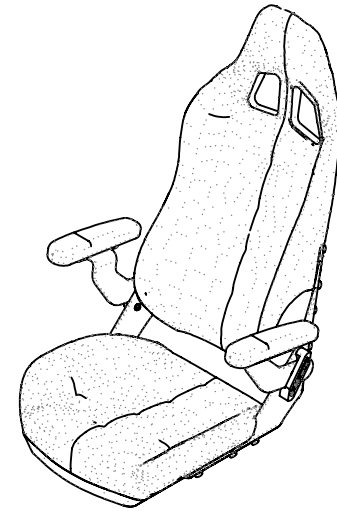

SHOCKWAVE

FOR MORE INFORMATION
CALL US AT 1-778-426-8545
OR VISIT US ONLINE AT

PROPRIETARY AND CONFIDENTIAL

SW-06328-HD
Corbin2 Fixed High Back Seat With Heavy Duty Upholstery