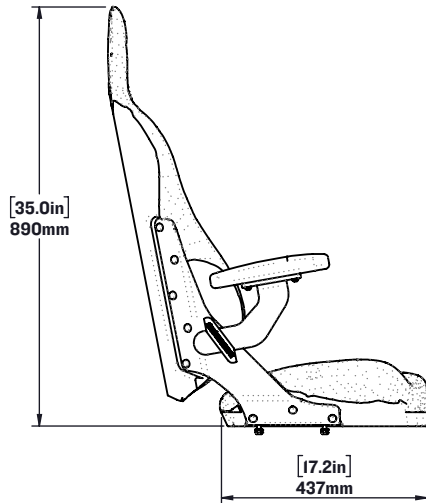

SHOCKWAVE

FOR MORE INFORMATION
CALL US AT 1-778-426-8545
OR VISIT US ONLINE AT

PROPRIETARY AND CONFIDENTIAL

SW-06328-HD
Corbin2 Fixed High Back Seat With Heavy Duty Upholstery