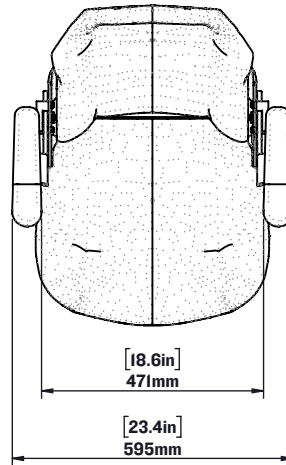

SHOCKWAVE

FOR MORE INFORMATION
CALL US AT 1-778-426-8545
OR VISIT US ONLINE AT

PROPRIETARY AND CONFIDENTIAL

SW-06328-HD
Corbin2 Fixed High Back Seat With Heavy Duty Upholstery