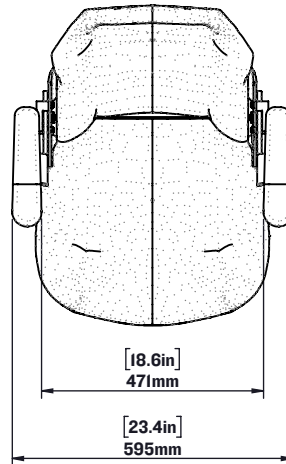

SHOCKWAVE

FOR MORE INFORMATION
CALL US AT 1-778-426-8545
OR VISIT US ONLINE AT

PROPRIETARY AND CONFIDENTIAL

SW-06328-B
Corbin2 Fixed High Back Seat With Onyx Upholstery