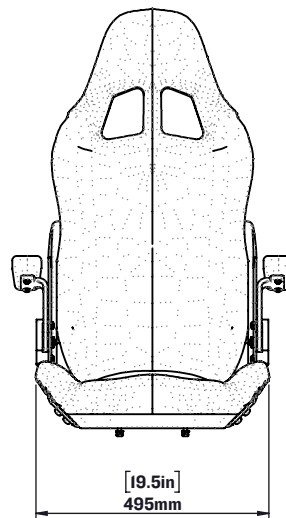

SHOCKWAVE

FOR MORE INFORMATION
CALL US AT 1-778-426-8545
OR VISIT US ONLINE AT

PROPRIETARY AND CONFIDENTIAL

SW-06328-B
Corbin2 Fixed High Back Seat With Onyx Upholstery