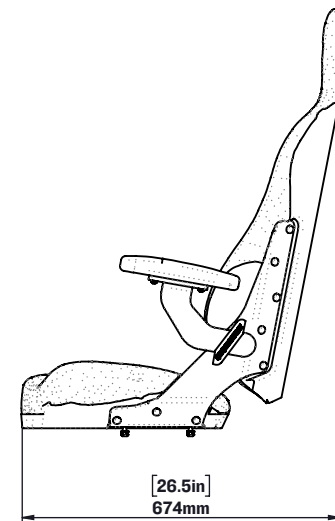

SHOCKWAVE

FOR MORE INFORMATION
CALL US AT 1-778-426-8545
OR VISIT US ONLINE AT

PROPRIETARY AND CONFIDENTIAL

SW-06328-B
Corbin2 Fixed High Back Seat With Onyx Upholstery