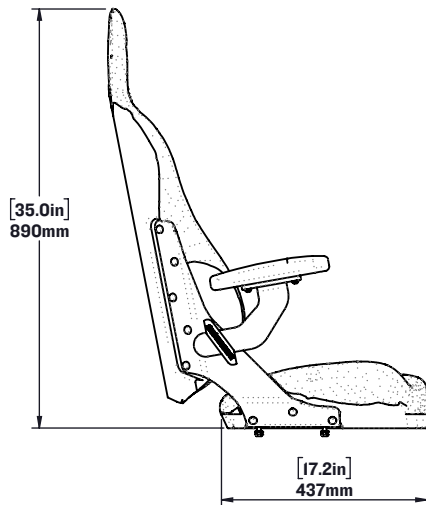

SHOCKWAVE

FOR MORE INFORMATION
CALL US AT 1-778-426-8545
OR VISIT US ONLINE AT

PROPRIETARY AND CONFIDENTIAL

SW-06328-B
Corbin2 Fixed High Back Seat With Onyx Upholstery