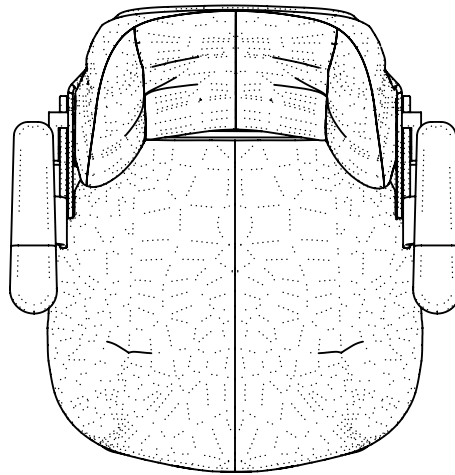

SHOCKWAVE

FOR MORE INFORMATION
CALL US AT 1-778-426-8545
OR VISIT US ONLINE AT
WWW.SHOCKWAVESEATS.COM

PROPRIETARY AND CONFIDENTIAL

SW-06987-B

Heated Corbin2 Fixed Back Seat ONYX

WEIGHT: [26.4 lbs] 12.0 kg

SCALE: 1:24

SHEET 1 OF 1

REV: 00