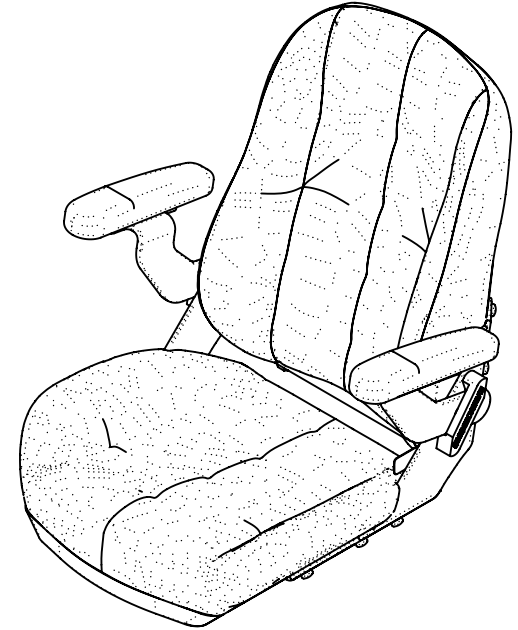

SHOCKWAVE

FOR MORE INFORMATION
CALL US AT 1-778-426-8545
OR VISIT US ONLINE AT
WWW.SHOCKWAVESEATS.COM

PROPRIETARY AND CONFIDENTIAL

SW-06987-B

Heated Corbin2 Fixed Back Seat ONYX

WEIGHT: [26.4 lbs] 12.0 kg

SCALE: 1:24

SHEET 1 OF 1

REV: 00