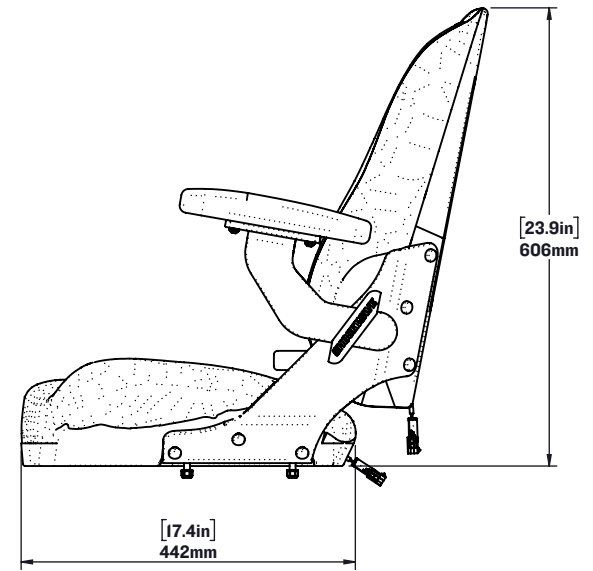

SHOCKWAVE

FOR MORE INFORMATION
CALL US AT 1-778-426-8545
OR VISIT US ONLINE AT
WWW.SHOCKWAVESEATS.COM

PROPRIETARY AND CONFIDENTIAL

SW-06987-B

Heated Corbin2 Fixed Back Seat ONYX

WEIGHT: [26.4 lbs] 12.0 kg

SCALE: 1:24

SHEET 1 OF 1

REV: 00