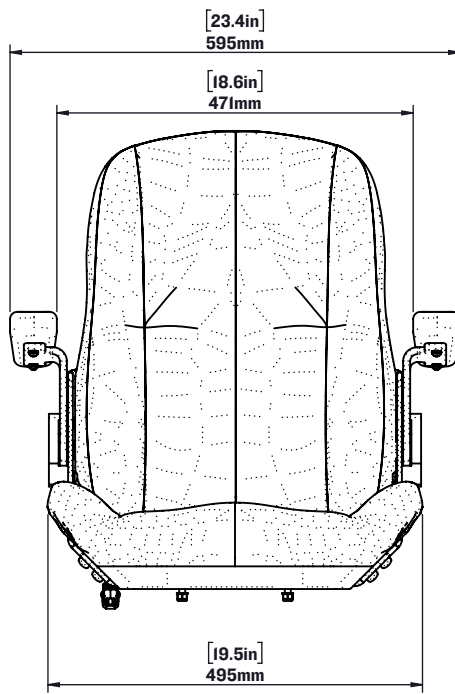

SHOCKWAVE

FOR MORE INFORMATION
CALL US AT 1-778-426-8545
OR VISIT US ONLINE AT
WWW.SHOCKWAVESEATS.COM

PROPRIETARY AND CONFIDENTIAL

SW-06987-B

Heated Corbin2 Fixed Back Seat ONYX

WEIGHT: [26.4 lbs] 12.0 kg

SCALE: 1:24

SHEET 1 OF 1

REV: 00