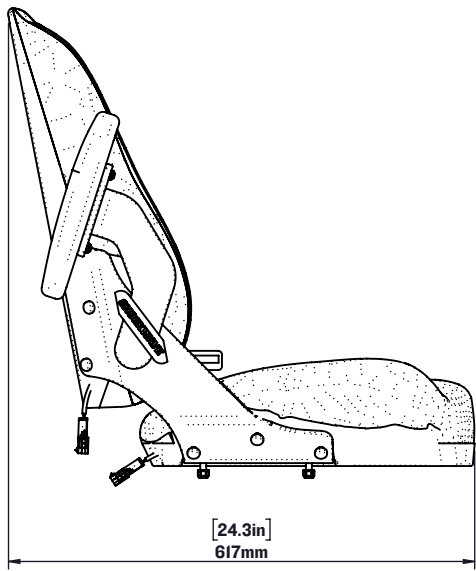

SHOCKWAVE

FOR MORE INFORMATION
CALL US AT 1-778-426-8545
OR VISIT US ONLINE AT
WWW.SHOCKWAVESEATS.COM

PROPRIETARY AND CONFIDENTIAL

SW-06987-B

Heated Corbin2 Fixed Back Seat ONYX

WEIGHT: [26.4 lbs] 12.0 kg

SCALE: 1:24

SHEET 1 OF 1

REV: 00