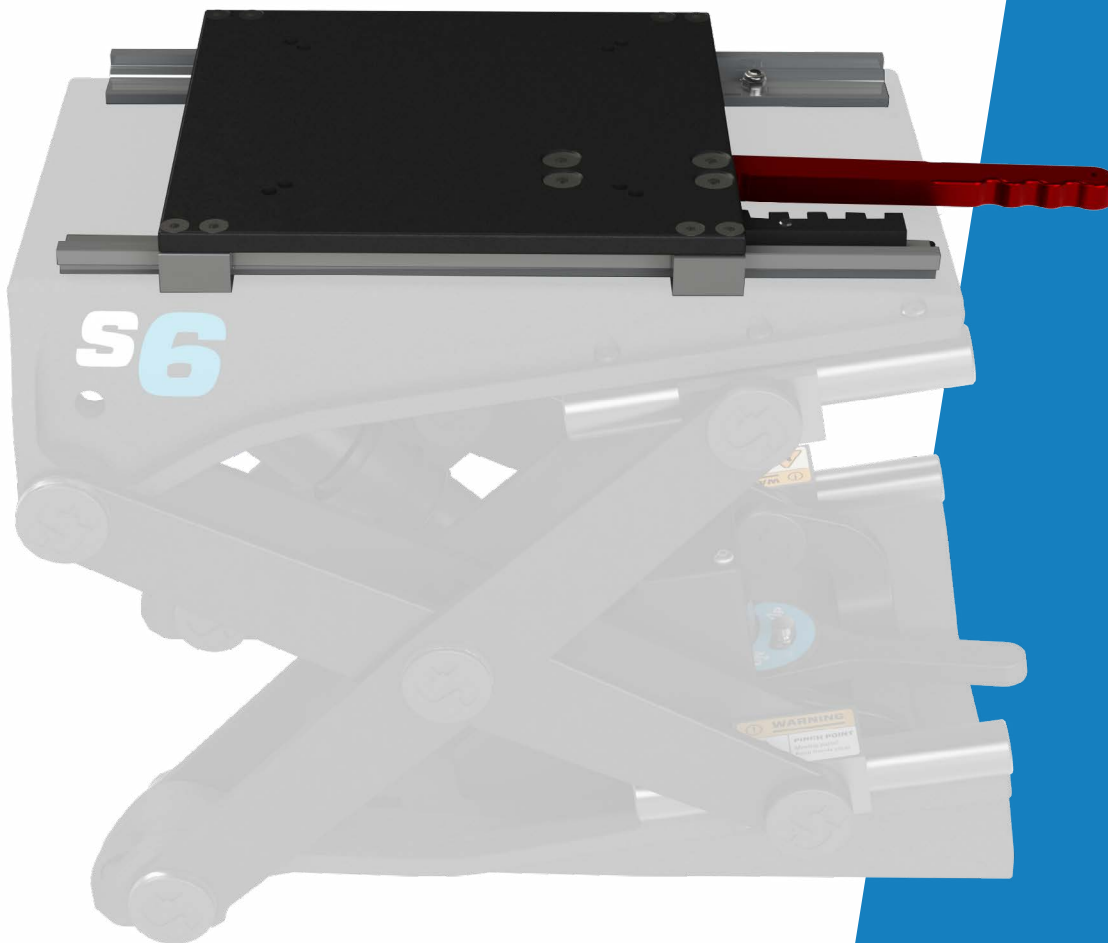

# S6

**S6** | SLIDE  
SW-07867

Our purpose-built Slide offers a full 5-inches of fore-aft travel allowing for comfortable seating options for a wide variety of occupants and users.

LEARN MORE ABOUT OUR PRODUCTS AT  
**SHOCKWAVESEATS.COM**

**SW-05489**

S5-PRO SEAT SLIDE

WEIGHT: [6.27lbs] 2.84 kg

SCALE:1:3

SHEET 1 OF 1

REV: 03