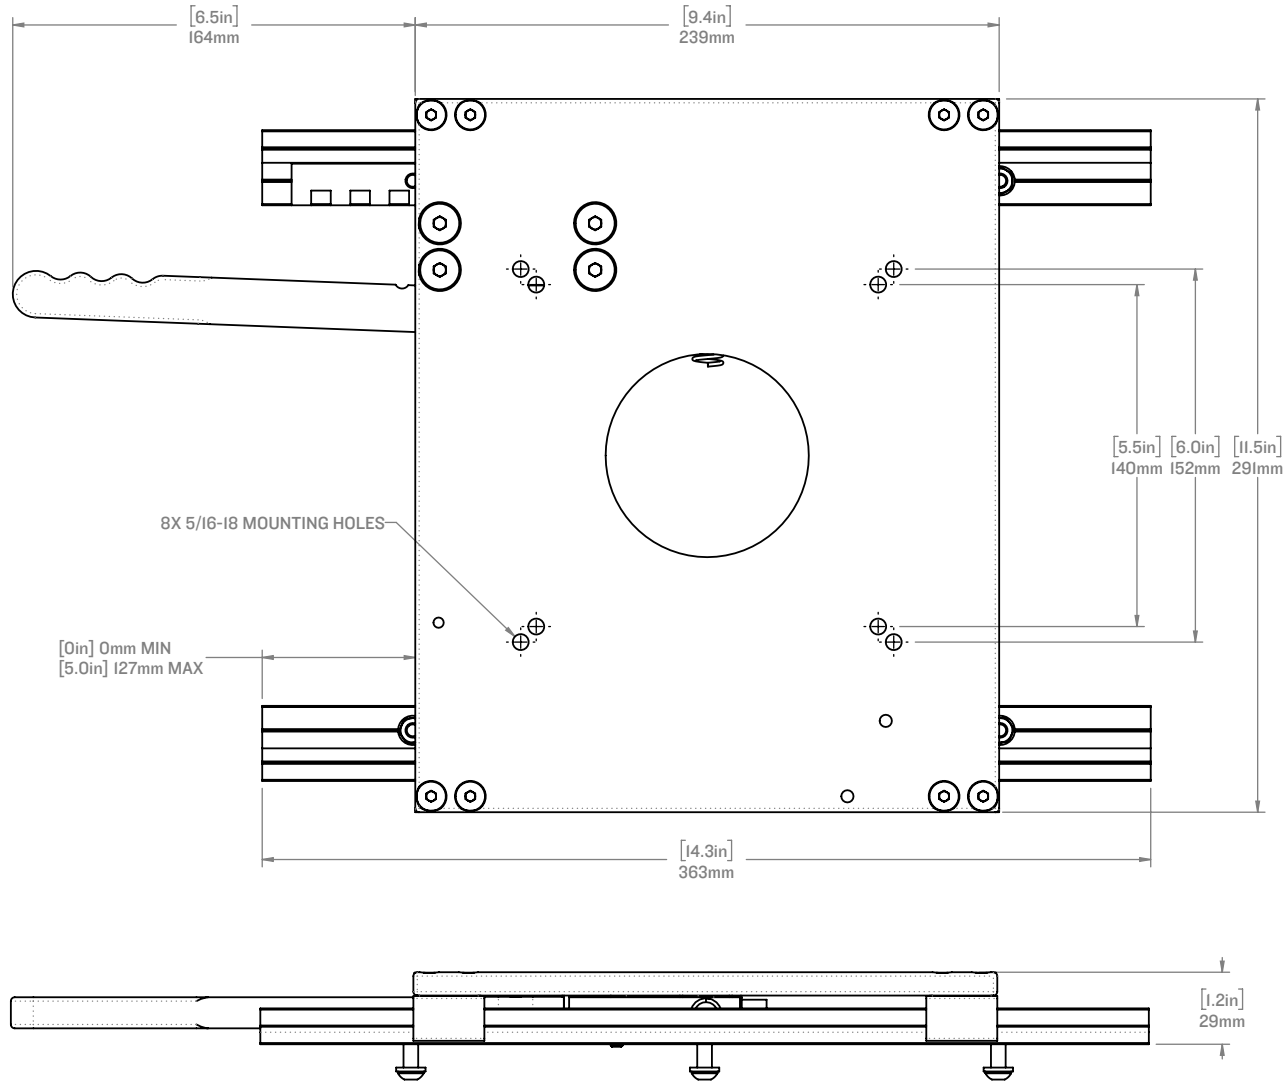

*DRAWING DOES NOT SHOW PACKAGING MATERIAL

SHOCKWAVE

FOR MORE INFORMATION
CALL US AT 1-778-426-8545
OR VISIT US ONLINE AT
WWW.SHOCKWAVESEATS.COM

PROPRIETARY AND CONFIDENTIAL

SW-05489

S5-PRO SEAT SLIDE

WEIGHT: [6.27lbs] 2.84 kg

SCALE:1:3

SHEET 1 OF 1

REV: 03