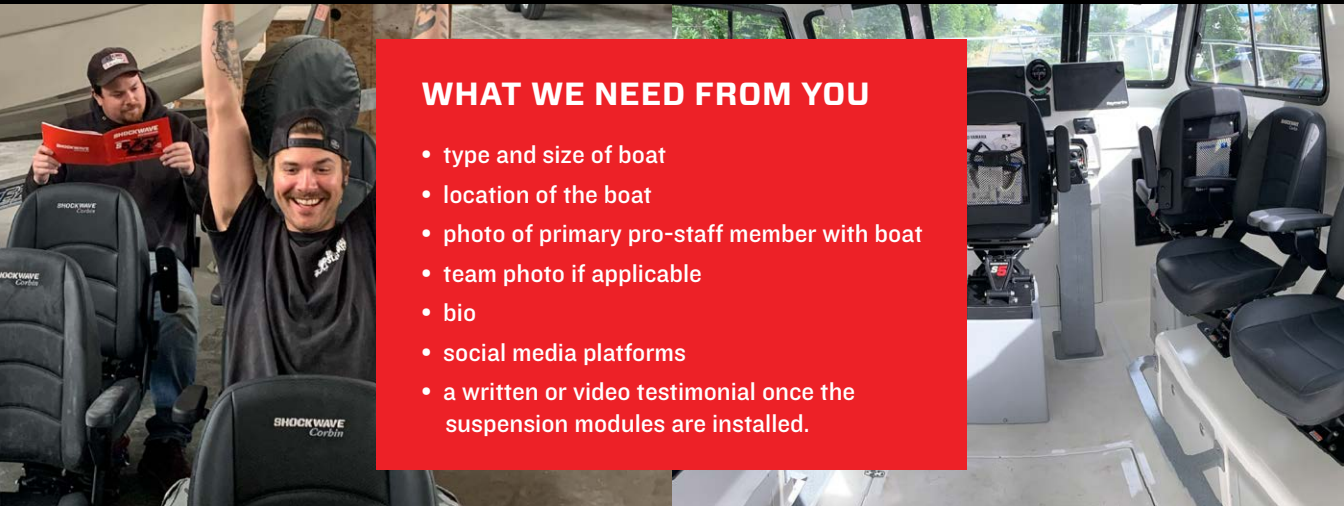

SHOCKWAVE

MARINE SUSPENSION SEATING

PRO-STAFF PROGRAM

BECOME A MEMBER OF THE SHOCKWAVE PRO-STAFF TEAM!

Our pro-staff teams are professional fishing guides and lifelong boaters who demand quality products for their boat, team and customers. Many of our pro-staff members are also serious tournament fishermen and are well known members of the local fishing community. They keep their boat or fleet in the water at a local marina on display for people passing by to see. Our Pro-staff are familiar with our products, promote them, and they encourage their clients to try out their SHOCKWAVE Seats while on the water.

- First boat set are provided to new pro-staff teams at cost, up to 4 seats (with S5 Suspension Modules)
- Subsequent products are sold at 40% discount off retail pricing (volume boat builder pricing)
- Shock pumps provided for free
- Pro-staff Starter Kits are provided to new pro-staff teams when first units are shipped (Included: Q&A sheet, marketing and sales sheet, giveaways, SHOCKWAVE Equipped stickers, and a manual)
- T-shirts and hats for pro-staff teams are available upon request

WHAT WE NEED FROM YOU

- type and size of boat
- location of the boat
- photo of primary pro-staff member with boat
- team photo if applicable
- bio
- social media platforms
- a written or video testimonial once the suspension modules are installed.