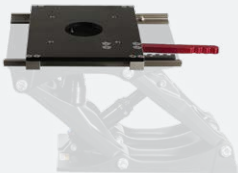

S5 Sentinel Suspension Module

SW-07823-W | SW-07823-B

Commander Seats

SW-04920-B | SW-04920-W

Shock Pump

SW-01983

Slide SW-05489

Swivel SW-05592