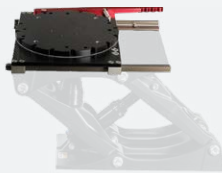

S5 Sentinel Suspension Module

SW-07823-W | SW-07823-B

Commander Seats

SW-04920-B | SW-04920-W

Shock Pump

SW-01983

Slide SW-05489

Swivel SW-05592