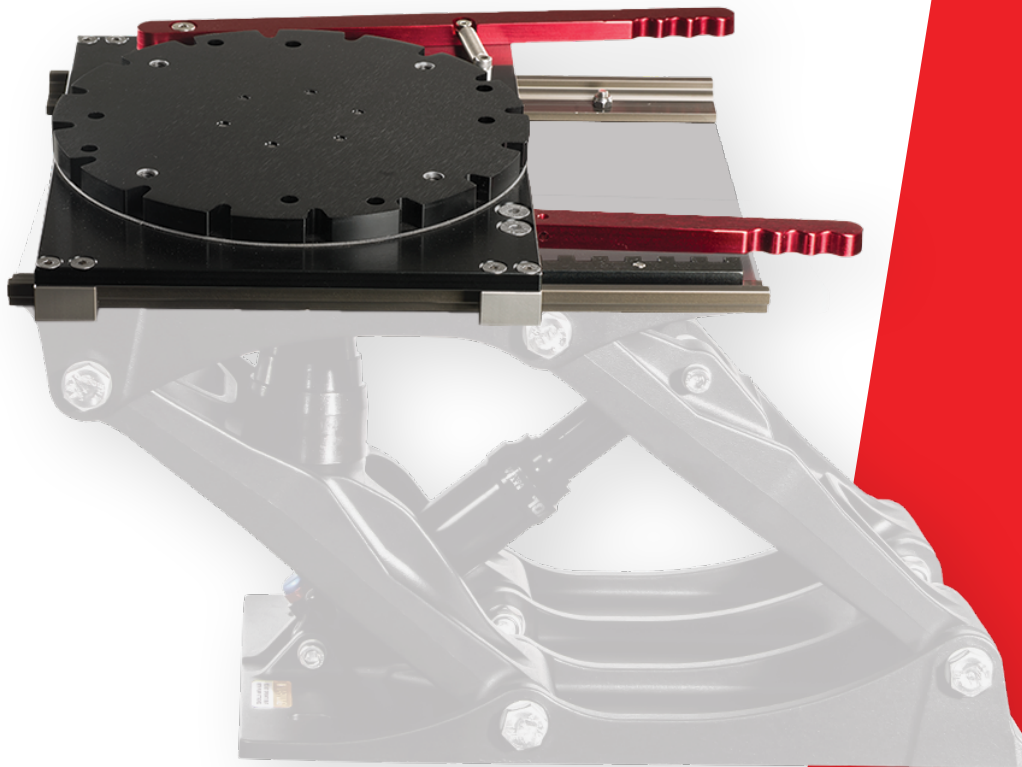

SHOCKWAVE

SHOCKWAVE ^{S5}
SENTINEL

**SHOCKWAVE ^{S5}
SENTINEL** | **SWIVEL SLIDE**
SW-05488

This Swivel Slide system has 5-inches of fore-aft travel and features premium track and cars for smooth operation. The 360-degree swivel has a positive lock that engages every 22.5° (16 positions).