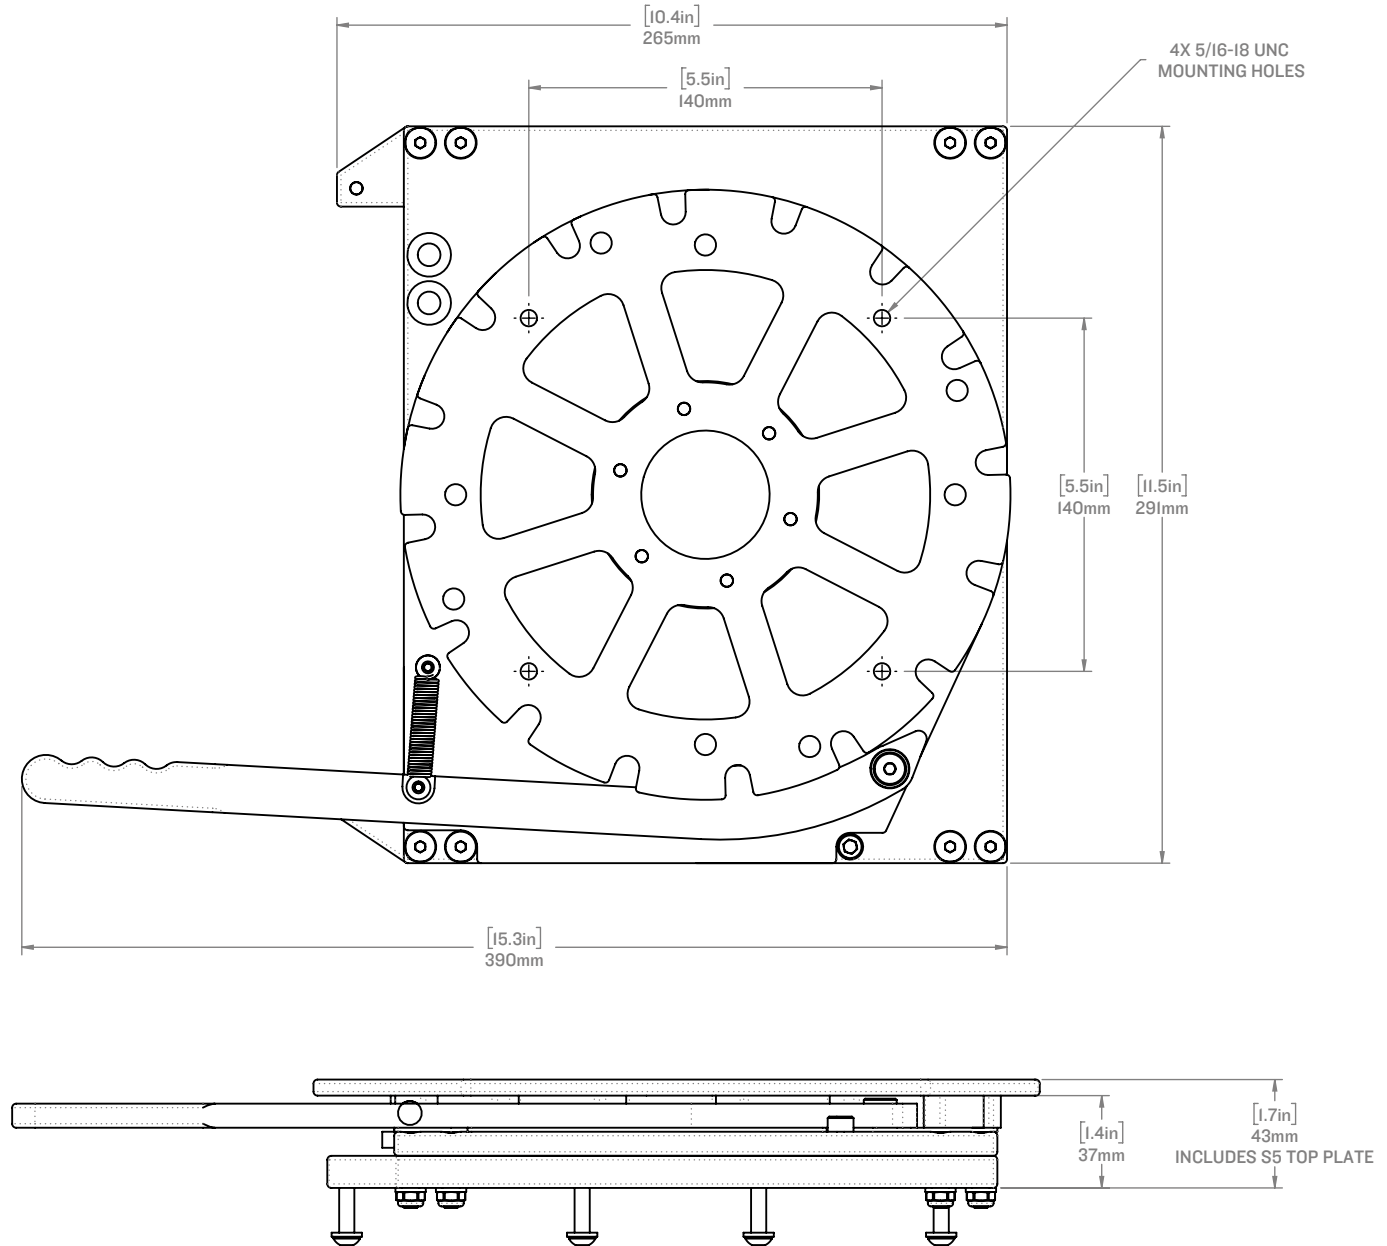

*DRAWING DOES NOT SHOW PACKAGING MATERIAL

SHOCKWAVE

FOR MORE INFORMATION
CALL US AT 1-778-426-8545
OR VISIT US ONLINE AT
WWW.SHOCKWAVESEATS.COM

PROPRIETARY AND CONFIDENTIAL

SW-07868
S6 SWIVEL

WEIGHT: [7.88lbs] 3.57 kg

SCALE:1:3

SHEET 1 OF 1

REV: 03