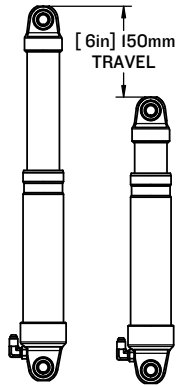

SHOCKWAVE

FOR MORE INFORMATION
CALL US AT 250-656-6165
OR VISIT US ONLINE AT
WWW.SHOCKWAVESEATS.COM

PROPRIETARY AND CONFIDENTIAL

SW-S2-1202-BM
S2A MID BACK DROP DOWN BULKHEAD MOUNT SEAT

SCALE:1:14

SHEET 10F1

REV: 00