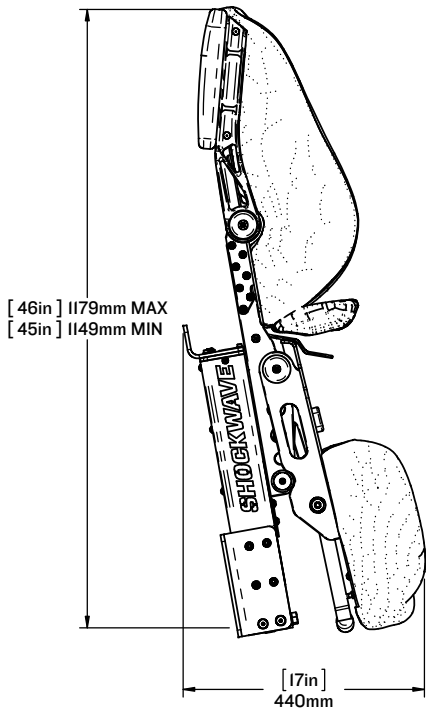

SHOCKWAVE

FOR MORE INFORMATION
CALL US AT 250-656-6165
OR VISIT US ONLINE AT
WWW.SHOCKWAVESEATS.COM

PROPRIETARY AND CONFIDENTIAL

SW-S2-1202-BM
S2A MID BACK DROP DOWN BULKHEAD MOUNT SEAT

SCALE:1:14

SHEET 10F1

REV: 00