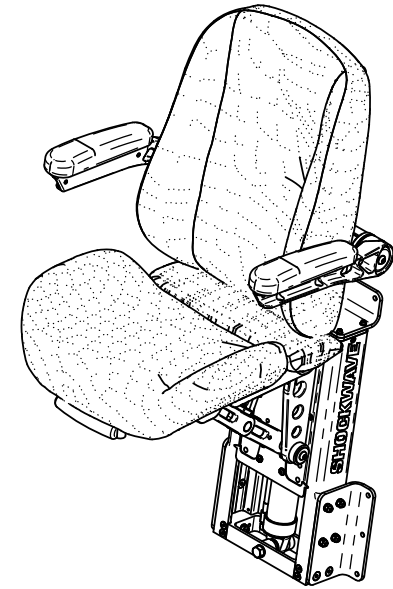

SHOCKWAVE

FOR MORE INFORMATION
CALL US AT 250-656-6165
OR VISIT US ONLINE AT
WWW.SHOCKWAVESEATS.COM

PROPRIETARY AND CONFIDENTIAL

SW-S2-1202-BM
S2A MID BACK DROP DOWN BULKHEAD MOUNT SEAT

SCALE:1:14

SHEET 10F1

REV: 00