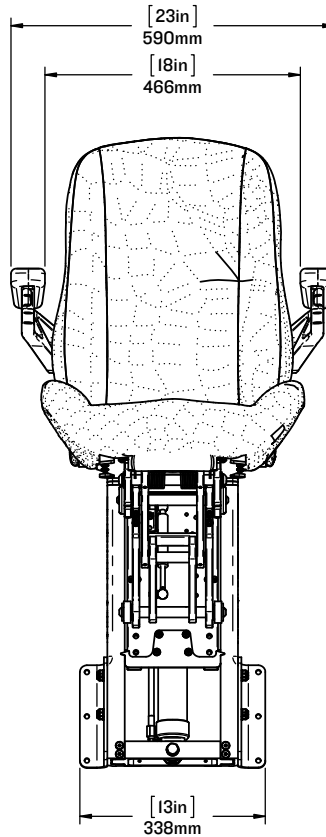

SHOCKWAVE

FOR MORE INFORMATION
CALL US AT 250-656-6165
OR VISIT US ONLINE AT
WWW.SHOCKWAVESEATS.COM

PROPRIETARY AND CONFIDENTIAL

SW-S2-1202-BM
S2A MID BACK DROP DOWN BULKHEAD MOUNT SEAT

SCALE:1:14

SHEET 10F1

REV: 00