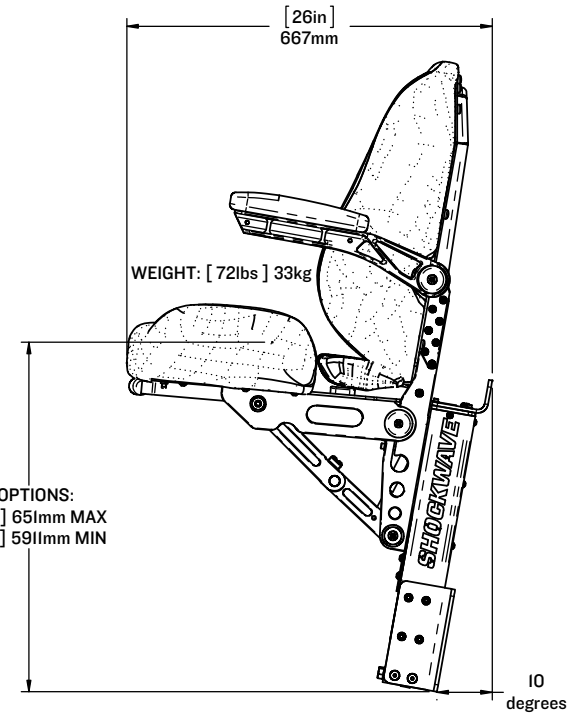

SHOCKWAVE

FOR MORE INFORMATION
CALL US AT 250-656-6165
OR VISIT US ONLINE AT
WWW.SHOCKWAVESEATS.COM

PROPRIETARY AND CONFIDENTIAL

SW-S2-1202-BM
S2A MID BACK DROP DOWN BULKHEAD MOUNT SEAT

SCALE:1:14

SHEET 10F1

REV: 00