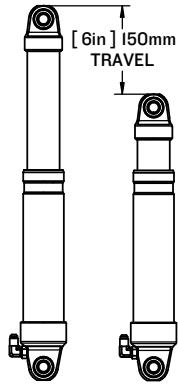

SEAT OPTIONS:
[27in] 681mm MAX
[26in] 651mm MIN