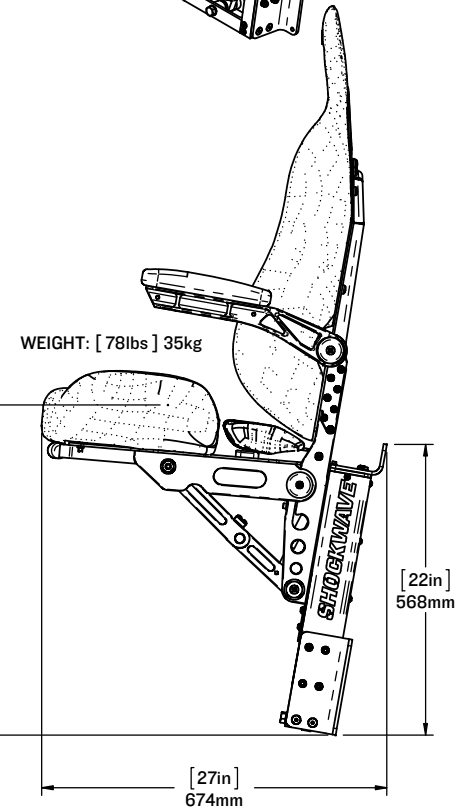

SHOCKWAVE

FOR MORE INFORMATION
CALL US AT 250-656-6165
OR VISIT US ONLINE AT
WWW.SHOCKWAVESEATS.COM

PROPRIETARY AND CONFIDENTIAL

SW-S2-1302-BM
S2A HIGH BACK DROP DOWN BULKHEAD MOUNT SEAT

SCALE:1:15

SHEET 1 OF 1

REV: 00