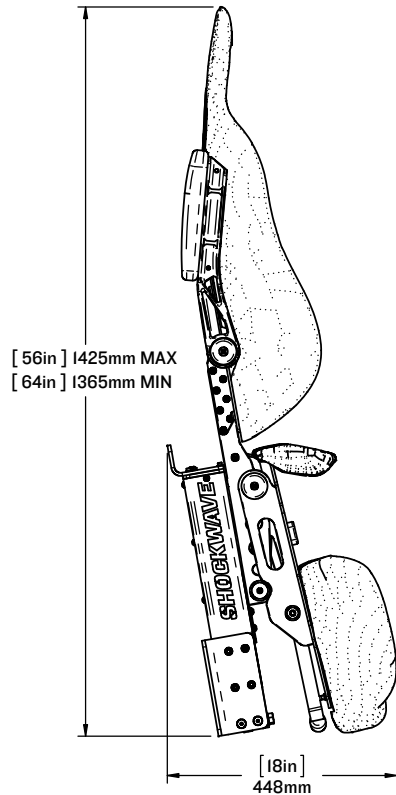

SEAT OPTIONS:
[27in] 681mm MAX
[26in] 651mm MIN