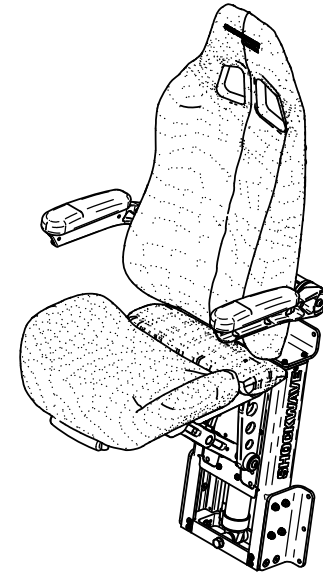

SEAT OPTIONS:
[27in] 681mm MAX
[26in] 651mm MIN