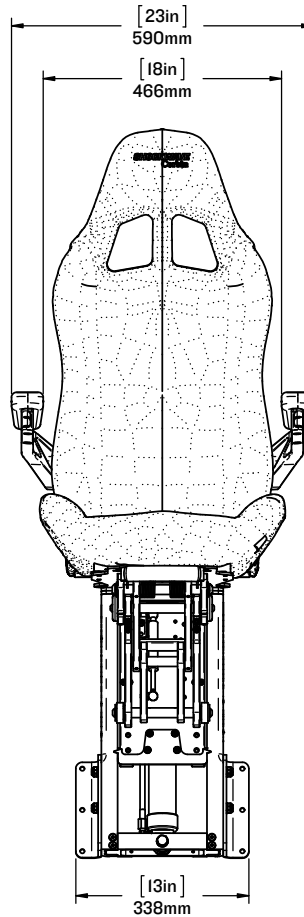

SEAT OPTIONS:
[27in] 681mm MAX
[26in] 651mm MIN