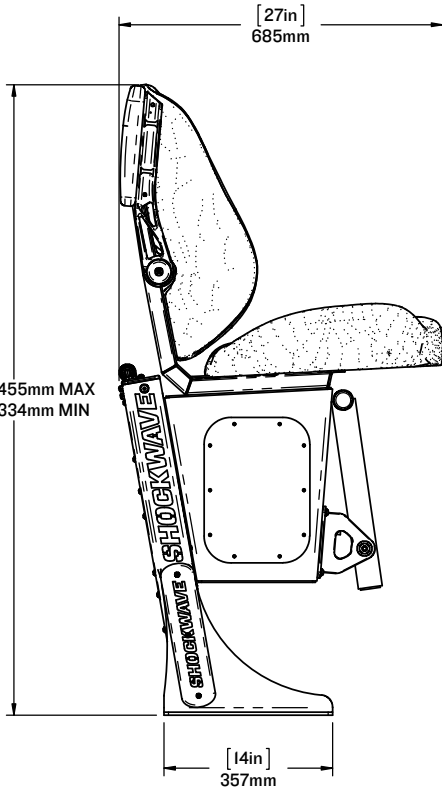

SEAT OPTIONS:
[36in] 914mm MAX
[29in] 734mm MIN

SHOCKWAVE

FOR MORE INFORMATION
CALL US AT 250-656-6165
OR VISIT US ONLINE AT
WWW.SHOCKWAVESEATS.COM

PROPRIETARY AND CONFIDENTIAL

SW-S3-1204

S3A MID BACK SEAT WITH STORAGE BOX

SCALE:1:16

SHEET 1 OF 1

REV: 00