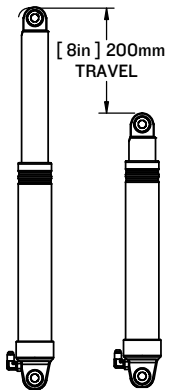

SEAT OPTIONS:
[36in] 914mm MAX
[29in] 734mm MIN

SHOCKWAVE

FOR MORE INFORMATION
CALL US AT 250-656-6165
OR VISIT US ONLINE AT
WWW.SHOCKWAVESEATS.COM

PROPRIETARY AND CONFIDENTIAL

SW-S3-1204

S3A MID BACK SEAT WITH STORAGE BOX

SCALE:1:16

SHEET 1 OF 1

REV: 00