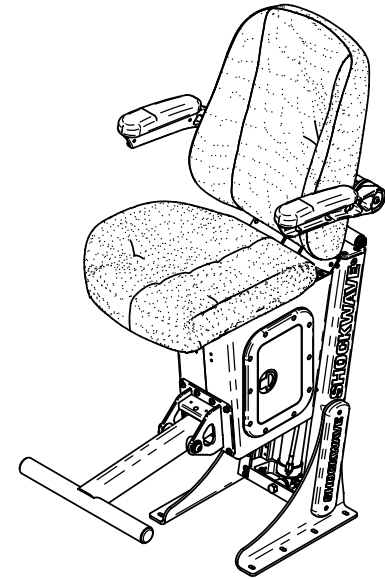

SEAT OPTIONS:
[36in] 914mm MAX
[29in] 734mm MIN

SHOCKWAVE

FOR MORE INFORMATION
CALL US AT 250-656-6165
OR VISIT US ONLINE AT
WWW.SHOCKWAVESEATS.COM

PROPRIETARY AND CONFIDENTIAL

SW-S3-1204

S3A MID BACK SEAT WITH STORAGE BOX

SCALE:1:16

SHEET 1 OF 1

REV: 00