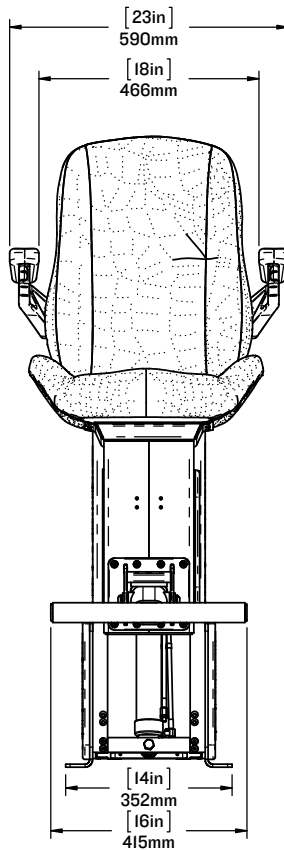

SEAT OPTIONS:
[36in] 914mm MAX
[29in] 734mm MIN

SHOCKWAVE

FOR MORE INFORMATION
CALL US AT 250-656-6165
OR VISIT US ONLINE AT
WWW.SHOCKWAVESEATS.COM

PROPRIETARY AND CONFIDENTIAL

SW-S3-1204

S3A MID BACK SEAT WITH STORAGE BOX

SCALE:1:16

SHEET 1 OF 1

REV: 00