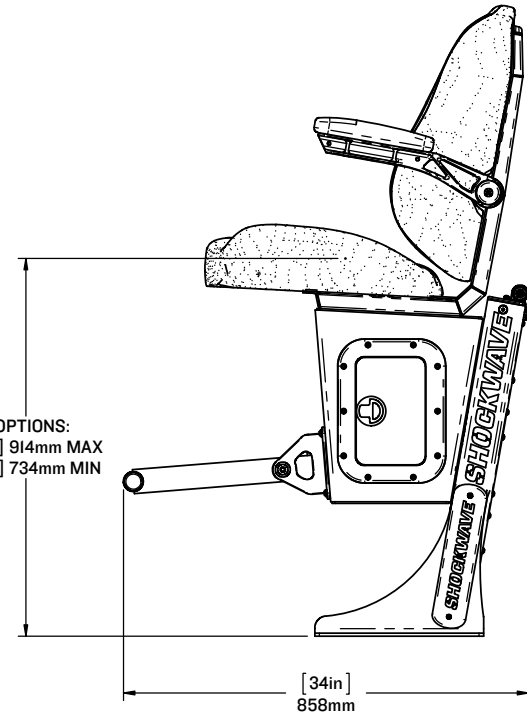

SEAT OPTIONS:
[36in] 914mm MAX
[29in] 734mm MIN