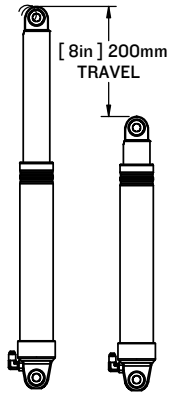

[23in]
590mm
[18in]
466mm