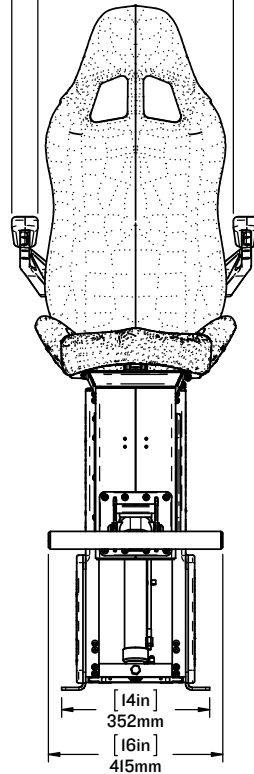

SEAT OPTIONS:
[38in] 970mm MAX
[36in] 910mm
[33in] 850mm
[31in] 790mm MIN

SHOCKWAVE

FOR MORE INFORMATION
CALL US AT 250-656-6165
OR VISIT US ONLINE AT
WWW.SHOCKWAVESEATS.COM

PROPRIETARY AND CONFIDENTIAL

SW-S3-13014
S3A CORBIN HIGH BACK FLIP BOLSTER SEAT WITH STORAGE BOX

SCALE:1:18

SHEET 1 OF 1

REV: 00