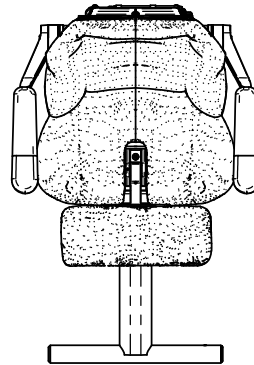

[23in]
590mm
[18in]
466mm