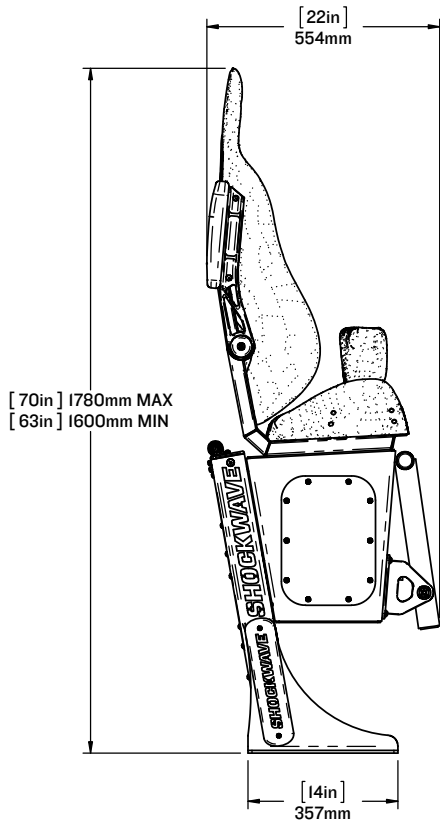

SEAT OPTIONS:
[38in] 970mm MAX
[36in] 910mm
[33in] 850mm
[31in] 790mm MIN

SHOCKWAVE

FOR MORE INFORMATION
CALL US AT 250-656-6165
OR VISIT US ONLINE AT
WWW.SHOCKWAVESEATS.COM

PROPRIETARY AND CONFIDENTIAL

SW-S3-13014
S3A CORBIN HIGH BACK FLIP BOLSTER SEAT WITH STORAGE BOX

SCALE:1:18

SHEET 1 OF 1

REV: 00