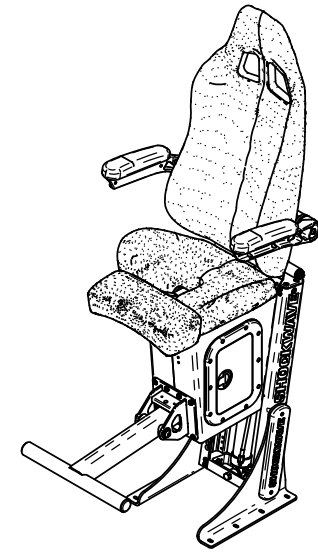

SEAT OPTIONS:
[38in] 970mm MAX
[36in] 910mm
[33in] 850mm
[31in] 790mm MIN

SHOCKWAVE

FOR MORE INFORMATION
CALL US AT 250-656-6165
OR VISIT US ONLINE AT
WWW.SHOCKWAVESEATS.COM

PROPRIETARY AND CONFIDENTIAL

SW-S3-13014
S3A CORBIN HIGH BACK FLIP BOLSTER SEAT WITH STORAGE BOX

SCALE:1:18

SHEET 1 OF 1

REV: 00