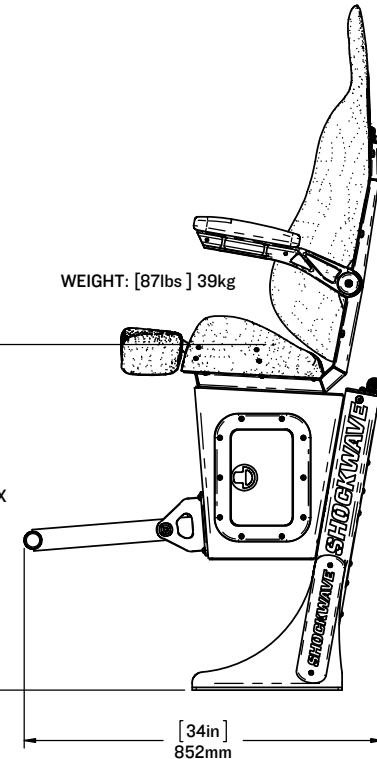

SEAT OPTIONS:
[38in] 970mm MAX
[36in] 910mm
[33in] 850mm
[31in] 790mm MIN

SHOCKWAVE

FOR MORE INFORMATION
CALL US AT 250-656-6165
OR VISIT US ONLINE AT
WWW.SHOCKWAVESEATS.COM

PROPRIETARY AND CONFIDENTIAL

SW-S3-13014
S3A CORBIN HIGH BACK FLIP BOLSTER SEAT WITH STORAGE BOX

SCALE:1:18

SHEET 1 OF 1

REV: 00