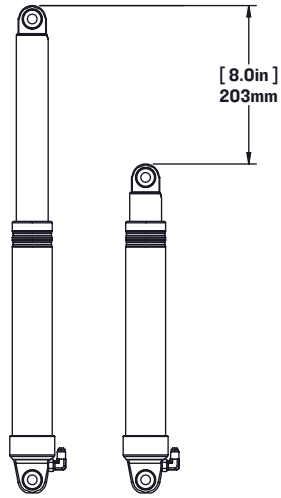

SEAT HEIGHT OPTIONS	
STANDARD	[29.7in] 755mm

REAR SEAT HEIGHT OPTIONS	
STANDARD	[27.6in] 701mm
-1	[26.4in] 671mm
-2	[25.3in] 642mm