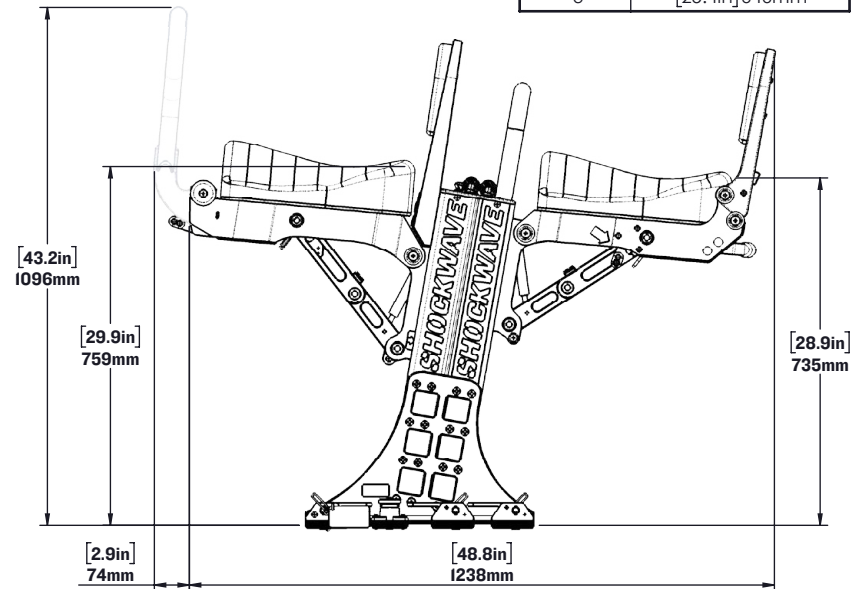

NOTES:

1. OCCUPIED SEAT HEIGHT WILL BE [1.5in] 38mm LOWER THAN LISTED DIMENSION
2. SHOWN WITH OPTIONAL GRABRAILS

SHOCKWAVE

FOR MORE INFORMATION
CALL US AT 1-778-426-8545
OR VISIT US ONLINE AT
WWW.SHOCKWAVESEATS.COM

PROPRIETARY AND CONFIDENTIAL

SW-S3LD-2413

Lightweight S3A Dual Jockey Seat with SW-00-2413-FM

WEIGHT: [92.26 lbs] 41.85 kg   SCALE:1:24   SHEET 1 OF 1   REV: 00