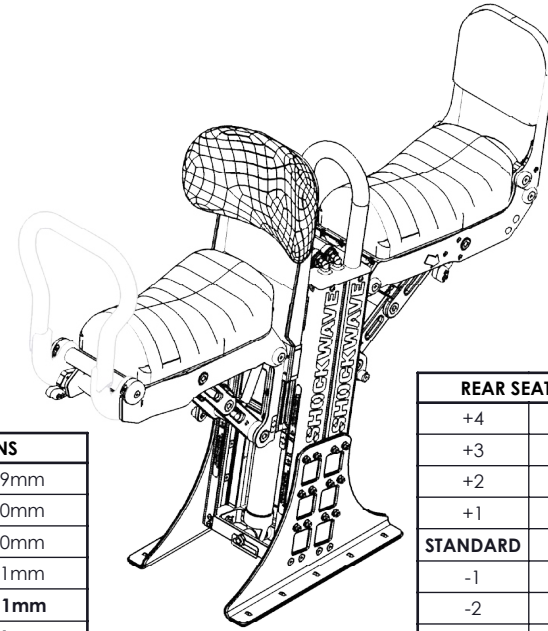

SEAT HEIGHT OPTIONS	
+4	[34.6in] 879mm
+3	[33.5in] 850mm
+2	[32.3in] 820mm
+1	[31.1in] 791mm
STANDARD	[30.0in] 761mm
-1	[28.8in] 731mm
-2	[27.6in] 702mm
-3	[26.5in] 672mm

REAR SEAT HEIGHT OPTIONS	
+4	[31.1in] 789mm
+3	[29.9in] 760mm
+2	[28.7in] 730mm
+1	[27.6in] 701mm
STANDARD	[26.4in] 671mm
-1	[25.3in] 641mm
-2	[24.1in] 612mm
-3	[22.9in] 582mm