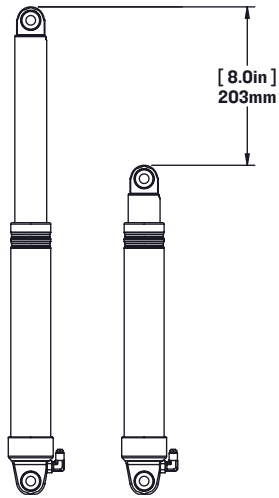

SEAT HEIGHT OPTIONS	
+4	[34.6in] 879mm
+3	[33.5in] 850mm
+2	[32.3in] 820mm
+1	[31.1in] 791mm
STANDARD	[30.0in] 761mm
-1	[28.8in] 731mm
-2	[27.6in] 702mm
-3	[26.5in] 672mm

REAR SEAT HEIGHT OPTIONS	
+4	[31.1in] 789mm
+3	[29.9in] 760mm
+2	[28.7in] 730mm
+1	[27.6in] 701mm
STANDARD	[26.4in] 671mm
-1	[25.3in] 641mm
-2	[24.1in] 612mm
-3	[22.9in] 582mm

1. NOTES:
   1. OCCUPIED SEAT WILL BE [1.5in] 38mm LOWER THAN LISTED DIMENSION
   2. SHOWN WITH OPTIONAL GRABRAIL

SHOCKWAVE

FOR MORE INFORMATION
CALL US AT 1-778-426-8545
OR VISIT US ONLINE AT
WWW.SHOCKWAVESEATS.COM

PROPRIETARY AND CONFIDENTIAL

SW-S3LD-2413-HA

Lightweight S3A Dual Jockey Seat With Height Adjust

WEIGHT: [98.0 lbs] 44.55 kg

SCALE: 1:24

SHEET 1 OF 1

REV: