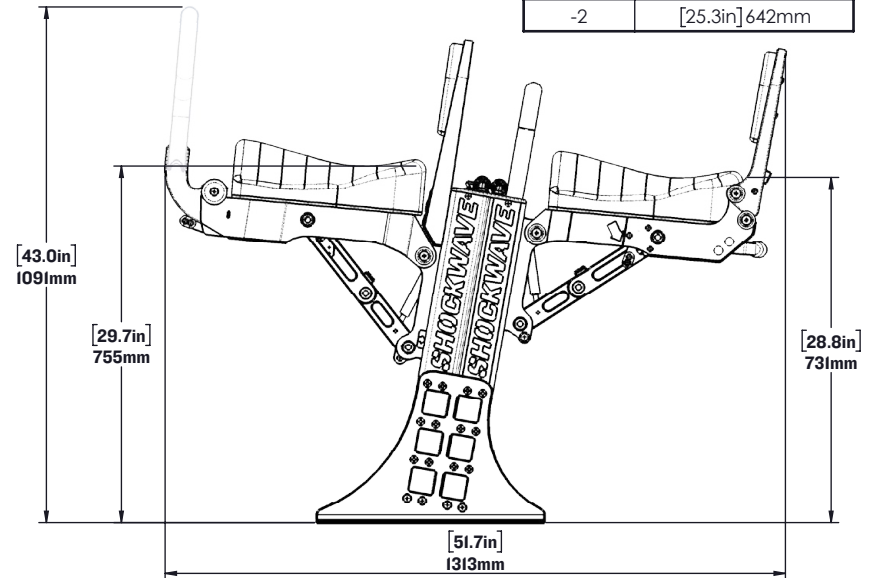

NOTES:

1. OCCUPIED SEAT HEIGHT WILL BE [1.5in] 38mm LOWER THAN LISTED DIMENSION
2. SHOWN WITH OPTIONAL GRABRAILS

SHOCKWAVE

FOR MORE INFORMATION
CALL US AT 1-778-426-8545
OR VISIT US ONLINE AT
WWW.SHOCKWAVESEATS.COM

PROPRIETARY AND CONFIDENTIAL

SW-S3LD-2413

Lightweight S3A Dual Jockey Seat with SW-00-2413-FM

WEIGHT: [86.7 lbs] 39.33 kg

SCALE:1:24

SHEET 1 OF 1

REV: 00