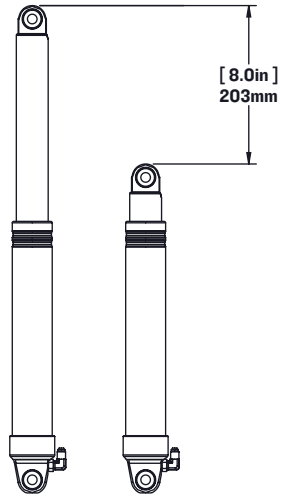

SEAT HEIGHT OPTIONS	
STANDARD	[29.9in] 759mm

REAR SEAT HEIGHT OPTIONS	
STANDARD	[28.9in] 735mm
-1	[27.8in] 705mm
-2	[26.6in] 676mm
-3	[25.4in] 646mm