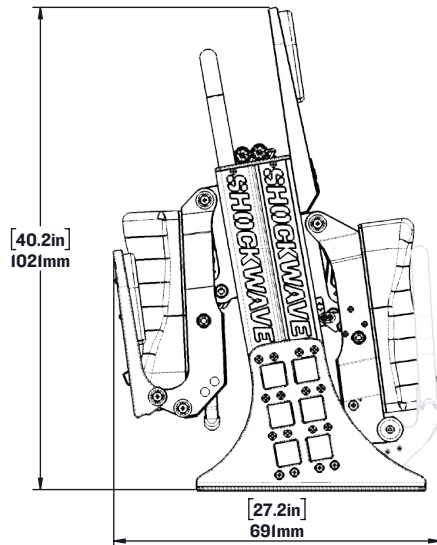

NOTES:

1. OCCUPIED SEAT HEIGHT WILL BE [1.5in] 38mm LOWER THAN LISTED DIMENSION
2. SHOWN WITH OPTIONAL GRABRAILS

SHOCKWAVE

FOR MORE INFORMATION
CALL US AT 1-778-426-8545
OR VISIT US ONLINE AT
WWW.SHOCKWAVESEATS.COM

PROPRIETARY AND CONFIDENTIAL

SW-S3LD-2413

Lightweight S3A Dual Jockey Seat with SW-00-2413-FM

WEIGHT: [86.7 lbs] 39.33 kg

SCALE:1:24

SHEET 1 OF 1

REV: 00