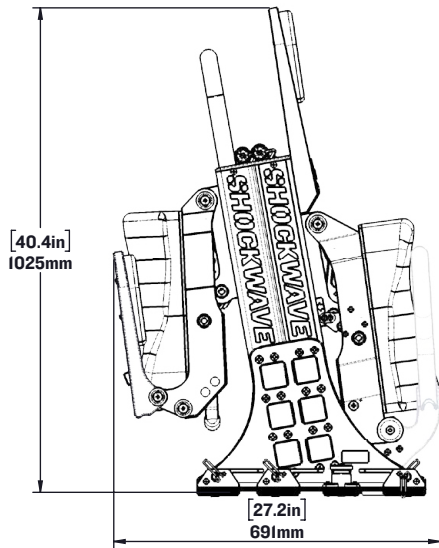

NOTES:

1. OCCUPIED SEAT HEIGHT WILL BE [1.5in] 38mm LOWER THAN LISTED DIMENSION
2. SHOWN WITH OPTIONAL GRABRAILS

SHOCKWAVE

FOR MORE INFORMATION
CALL US AT 1-778-426-8545
OR VISIT US ONLINE AT
WWW.SHOCKWAVESEATS.COM

PROPRIETARY AND CONFIDENTIAL

SW-S3LD-2413

Lightweight S3A Dual Jockey Seat with SW-00-2413-FM

WEIGHT: [92.26 lbs] 41.85 kg   SCALE:1:24   SHEET 1 OF 1   REV: 00