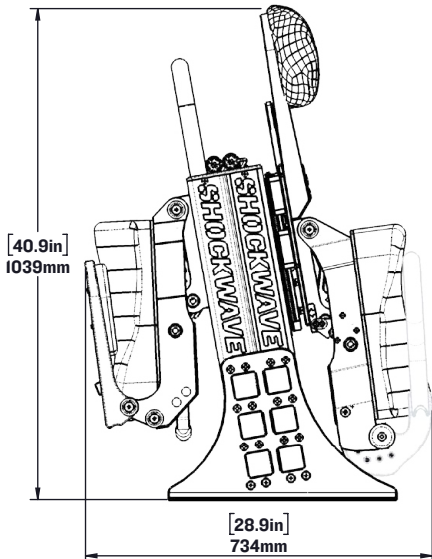

1. NOTES:
   1. OCCUPIED SEAT WILL BE [1.5in] 38mm LOWER THAN LISTED DIMENSION
   2. SHOWN WITH OPTIONAL GRABRAIL

SHOCKWAVE

FOR MORE INFORMATION
CALL US AT 1-778-426-8545
OR VISIT US ONLINE AT
WWW.SHOCKWAVESEATS.COM

PROPRIETARY AND CONFIDENTIAL

SW-S3LD-2413-HA

Lightweight S3A Dual Jockey Seat With Height Adjust

WEIGHT: [98.0 lbs] 44.55 kg

SCALE: 1:24

SHEET 1 OF 1

REV: