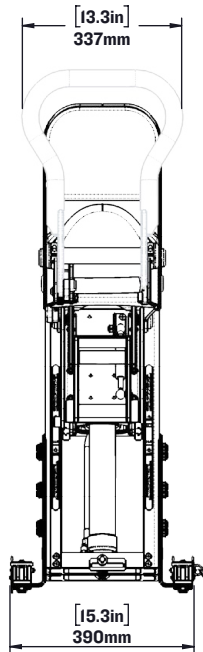

NOTES:

1. OCCUPIED SEAT HEIGHT WILL BE [1.5in] 38mm LOWER THAN LISTED DIMENSION
2. SHOWN WITH OPTIONAL GRABRAILS

SHOCKWAVE

FOR MORE INFORMATION
CALL US AT 1-778-426-8545
OR VISIT US ONLINE AT
WWW.SHOCKWAVESEATS.COM

PROPRIETARY AND CONFIDENTIAL

SW-S3LD-2413

Lightweight S3A Dual Jockey Seat with SW-00-2413-FM

WEIGHT: [92.26 lbs] 41.85 kg   SCALE:1:24   SHEET 1 OF 1   REV: 00