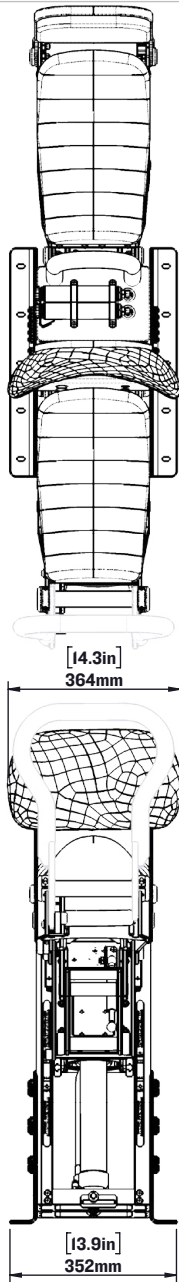

SEAT HEIGHT OPTIONS	
+4	[34.6in] 879mm
+3	[33.5in] 850mm
+2	[32.3in] 820mm
+1	[31.1in] 791mm
STANDARD	[30.0in] 761mm
-1	[28.8in] 731mm
-2	[27.6in] 702mm
-3	[26.5in] 672mm

REAR SEAT HEIGHT OPTIONS	
+4	[31.1in] 789mm
+3	[29.9in] 760mm
+2	[28.7in] 730mm
+1	[27.6in] 701mm
STANDARD	[26.4in] 671mm
-1	[25.3in] 641mm
-2	[24.1in] 612mm
-3	[22.9in] 582mm

1. NOTES:
   1. OCCUPIED SEAT WILL BE [1.5in] 38mm LOWER THAN LISTED DIMENSION
   2. SHOWN WITH OPTIONAL GRABRAIL

SHOCKWAVE

FOR MORE INFORMATION
CALL US AT 1-778-426-8545
OR VISIT US ONLINE AT
WWW.SHOCKWAVESEATS.COM

PROPRIETARY AND CONFIDENTIAL

SW-S3LD-2413-HA

Lightweight S3A Dual Jockey Seat With Height Adjust

WEIGHT: [98.0 lbs] 44.55 kg

SCALE: 1:24

SHEET 1 OF 1

REV: