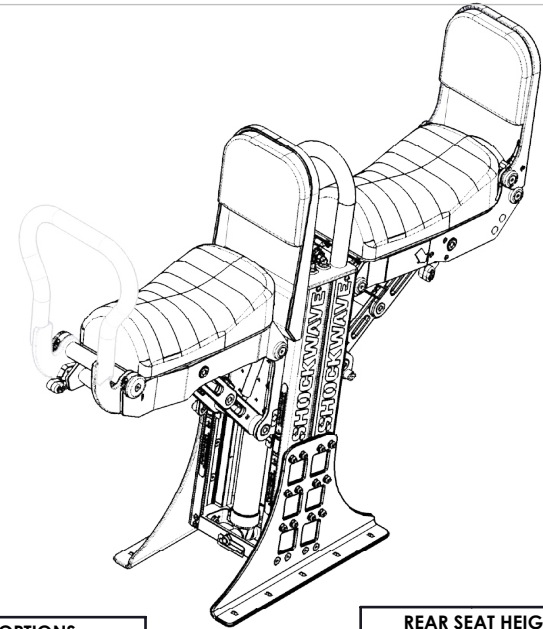

SEAT HEIGHT OPTIONS	
STANDARD	[29.7in] 755mm

REAR SEAT HEIGHT OPTIONS	
STANDARD	[27.6in] 701mm
-1	[26.4in] 671mm
-2	[25.3in] 642mm