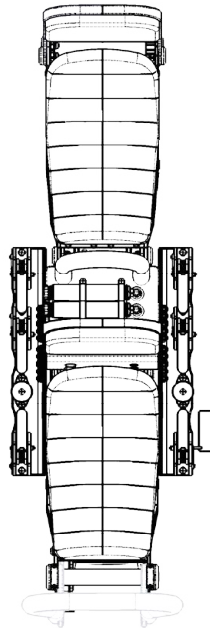

SEAT HEIGHT OPTIONS	
STANDARD	[29.9in] 759mm

REAR SEAT HEIGHT OPTIONS	
STANDARD	[28.9in] 735mm
-1	[27.8in] 705mm
-2	[26.6in] 676mm
-3	[25.4in] 646mm