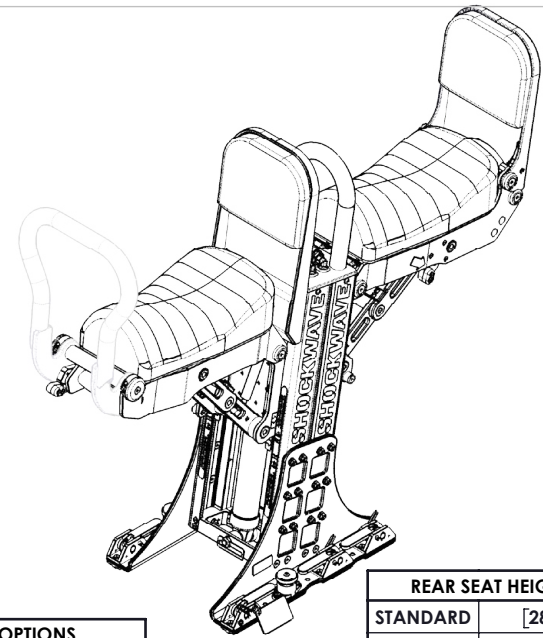

SEAT HEIGHT OPTIONS	
STANDARD	[29.9in] 759mm

REAR SEAT HEIGHT OPTIONS	
STANDARD	[28.9in] 735mm
-1	[27.8in] 705mm
-2	[26.6in] 676mm
-3	[25.4in] 646mm