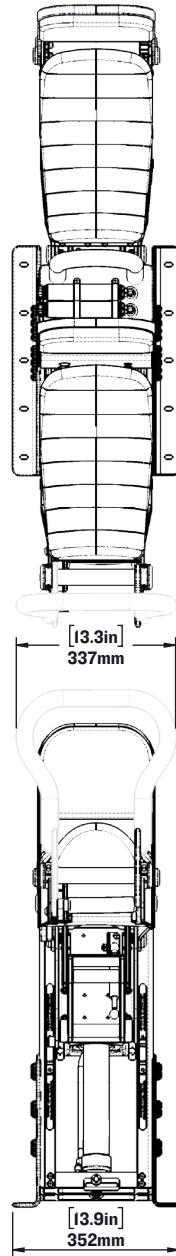

SEAT HEIGHT OPTIONS	
STANDARD	[29.7in] 755mm

REAR SEAT HEIGHT OPTIONS	
STANDARD	[27.6in] 701mm
-1	[26.4in] 671mm
-2	[25.3in] 642mm