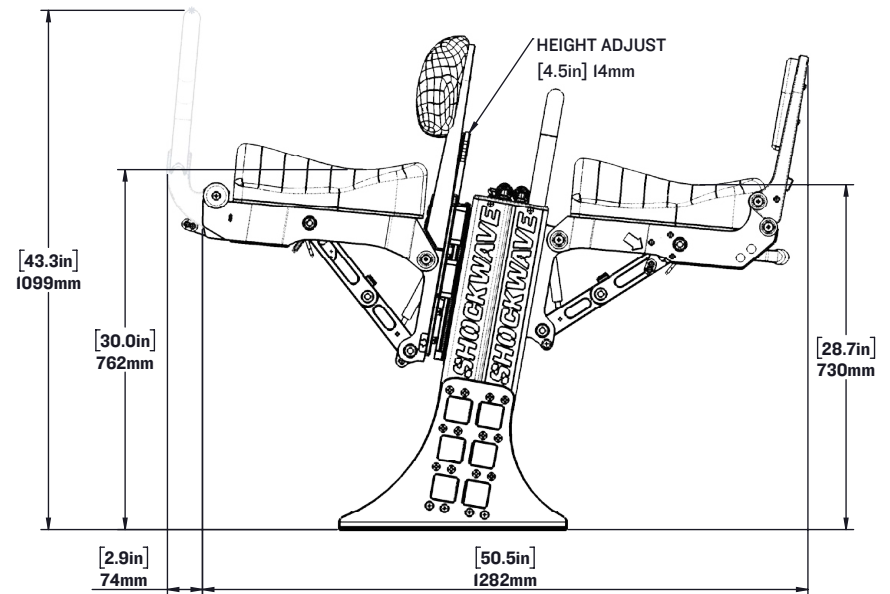

1. NOTES:
   1. OCCUPIED SEAT WILL BE [1.5in] 38mm LOWER THAN LISTED DIMENSION
   2. SHOWN WITH OPTIONAL GRABRAIL

SHOCKWAVE

FOR MORE INFORMATION
CALL US AT 1-778-426-8545
OR VISIT US ONLINE AT
WWW.SHOCKWAVESEATS.COM

PROPRIETARY AND CONFIDENTIAL

SW-S3LD-2413-HA

Lightweight S3A Dual Jockey Seat With Height Adjust

WEIGHT: [98.0 lbs] 44.55 kg

SCALE: 1:24

SHEET 1 OF 1

REV: