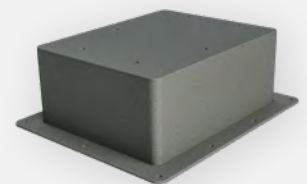

**FEEL BETTER.
TRAVEL FARTHER.**

SHOCKWAVE

MARINE SUSPENSION SEATING

Shockwave S5-AL

Suspension Base

Black: SW-07823-B • White: SW-07823-W

The Shockwave S5-AL is best suited for fresh water or cabin use with limited saltwater exposure. It offers a smoother, safer and more comfortable ride, providing an experience you've never had before. The suspension base protects occupants from the shock of wave impact in moderate to heavy seas, allowing recreational boaters to stay out longer and travel farther with less fatigue.

Cabin Use	Yes
Outside Deck Use	Fresh Water or Cabin Use, Limited Saltwater
Size	H: 8.8in [224mm] W: 11.2in [283mm] L: 18.5in [471mm]
Weight	27.5 lbs [12.5 kg]
Weight Capacity	Up to 300 lbs [136.1 kg]

S5 Product Line Accessories

SHOCKWAVE MARINE SUSPENSION SEATING

Shockwave Shock Pump

SW-01983-PKG

A shock pump is required to properly operate all Shockwave S5 suspension bases. The high-pressure Shockwave shock pump features a pressure gauge and bleed valve for simple adjustment.

**Bulkhead Mount
Adjustable Footrest**

SW-07507

**15x12" [27x305mm]
Seat Adapter Kit**

SW-08290

**Cup Holder
with Aluminum Bracket**

SW-01688

Riser Boxes

6" [15cm]: SW-07251
9" [23cm]: SW-07920